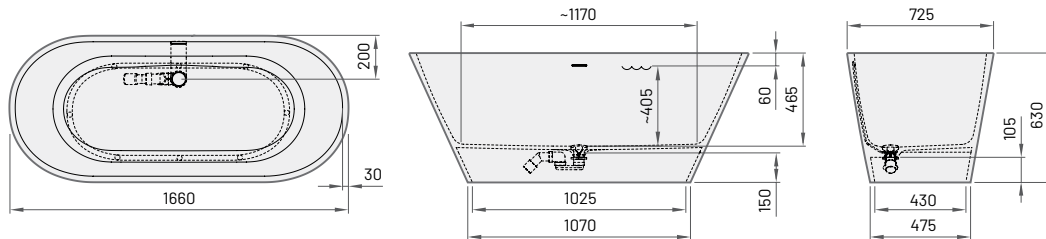

DECO NUDO

1660 × 725 mm

h = 630 mm

Volume: 240 l

Weight: 112 kg

Integrated
push-open
drain-overflow
(included)

Bath in Cast Stone*

2365

3045

VADENU/xx

Bath in Silkstone®*

3000

3570

VADENUS/xx

Bath in GRAPHITE

4360

VADENUS/01

* When ordering a tinted bath, the colour name must be indicated in the order notes, the entire bathtub is tinted.