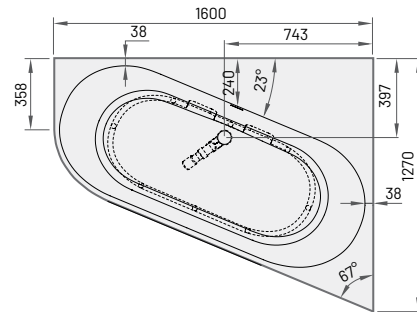

DECO CORNER A, 1600x1270

All prices in EUR