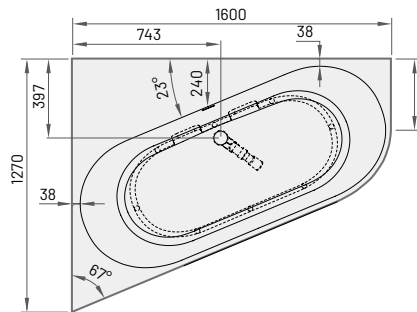

Item**Description****Price EUR****Art. NR.**

White In colour

White / In colour

DECO CORNER

D/A, 1600 × 1270 mm

h = 630 mm

Volume: 240 l

Weight: 120 kg

4255

4885

VADECORSA/00

Optional:

Cut-out for connection to the sewerage system (B/C)

120

RFREZSS

Cut-outs for mixer taps

130

RURBSS

* Only the surface of a bathtub is tinted. The name of the tint must be indicated in the order notes. The location of the cut-outs for the mixer tap and the location of the sewerage hole must be indicated in the order notes.

Attention! According to an EU industry standard, not all mixer taps are suitable for placement on the edge of this bathtub. It is possible to install mixer taps if the side width of the surface is not less than 120 mm.