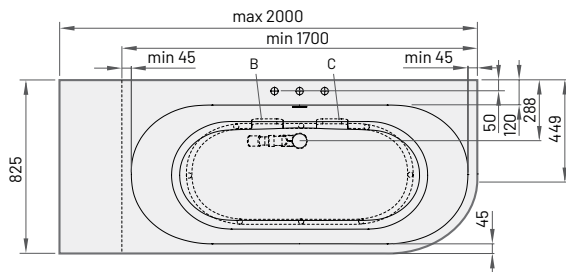

Item

Description

Price EUR

Art. NR.

White In colour White / In colour

DECO SHAPE RE D, 1700-2000x825

DECO SHAPE RE D

1700-2000 × 825 mm

h = 630 mm

Volume: 240 l

Weight: 112 kg

Integrated push-open
drain-overflow (included)

Bath in Silkstone®, 1700-2000 × 825 mm*

4150

4885

VADESHRED/xx

* The surface length of the DECO SHAPE RE D bathtub is adjusted according to the measurements provided by the client, therefore, when placing an order, it is mandatory to attach a drawing that indicates the length of the bathtub and the location of the mixer tap cut-outs with their measurements, if necessary.

Only the surface of a bathtub is tinted. The name of the tint must be indicated in the order notes. Cut-outs for the mixer tap and sewer connection are included in the price, their location must be indicated in the drawing.