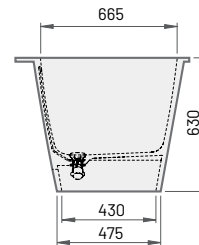

Item

Description

Price EUR

Art. NR.

White In colour White / In colour

DECO SHAPE RE D, 1700-2000x825

DECO SHAPE RE D

1700-2000 × 825 mm

h = 630 mm

Volume: 240 l

Weight: 112 kg

Integrated push-open
drain-overflow (included)

Bath in Silkstone®, 1700-2000 × 825 mm*

4150

4885

VADESHRED/xx

* The surface length of the DECO SHAPE RE D bathtub is adjusted according to the measurements provided by the client, therefore, when placing an order, it is mandatory to attach a drawing that indicates the length of the bathtub and the location of the mixer tap cut-outs with their measurements, if necessary.

Only the surface of a bathtub is tinted. The name of the tint must be indicated in the order notes. Cut-outs for the mixer tap and sewer connection are included in the price, their location must be indicated in the drawing.