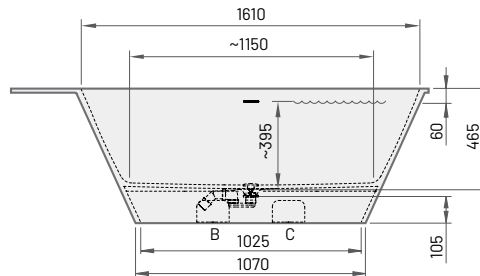

Item

Description

Price EUR

Art. NR.

White In colour White / In colour

DECO SHAPE RE D, 1700-2000x825

DECO SHAPE RE D

1700-2000 × 825 mm

h = 630 mm

Volume: 240 l

Weight: 112 kg

Integrated push-open
drain-overflow (included)

Bath in Silkstone®, 1700-2000 × 825 mm*

4150

4885

VADESHRED/xx

* The surface length of the DECO SHAPE RE D bathtub is adjusted according to the measurements provided by the client, therefore, when placing an order, it is mandatory to attach a drawing that indicates the length of the bathtub and the location of the mixer tap cut-outs with their measurements, if necessary.

Only the surface of a bathtub is tinted. The name of the tint must be indicated in the order notes. Cut-outs for the mixer tap and sewer connection are included in the price, their location must be indicated in the drawing.