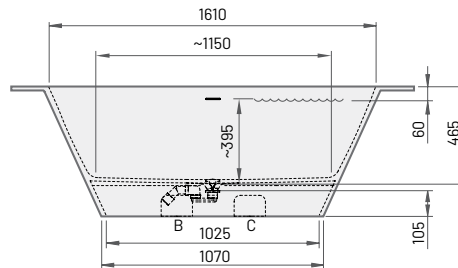

**Item****Description****Price EUR****Art. NR.**

White

In colour

White / In colour

DECO SHAPE RE, 1700-2000x825

**DECO SHAPE RE**

1700-2000 × 825 mm

h = 630 mm

Volume: 240 l

Weight: 110 kg

Integrated push-open  
*drain-overflow (included)*

Bath in Silkstone®, 1700-2000 × 825 mm\*

4150

4885

VADESHRE/xx

\* The surface length of the DECO SHAPE RE bathtub is adjusted according to the measurements provided by the client, therefore, when placing an order, it is mandatory to attach a drawing that indicates the length of the bathtub and the location of the mixer tap cut-outs with their measurements, if necessary.

Only the surface of a bathtub is tinted. The name of the tint must be indicated in the order notes. Cut-outs for the mixer tap and sewer connection are included in the price, their location must be indicated in the drawing.