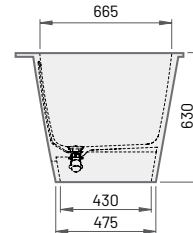

**Item****Description****Price EUR****Art. NR.**

White

In colour

White / In colour

DECO SHAPE RE, 1700-2000x825

**DECO SHAPE RE**

1700-2000 × 825 mm

h = 630 mm

Volume: 240 l

Weight: 110 kg

Integrated push-open  
*drain-overflow (included)*

Bath in Silkstone®, 1700-2000 × 825 mm\*

4150

4885

VADESHRE/xx

\* The surface length of the DECO SHAPE RE bathtub is adjusted according to the measurements provided by the client, therefore, when placing an order, it is mandatory to attach a drawing that indicates the length of the bathtub and the location of the mixer tap cut-outs with their measurements, if necessary.

Only the surface of a bathtub is tinted. The name of the tint must be indicated in the order notes. Cut-outs for the mixer tap and sewer connection are included in the price, their location must be indicated in the drawing.