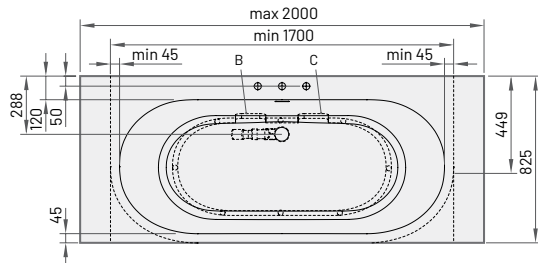

**Item****Description****Price EUR****Art. NR.**

White

In colour

White / In colour

DECO SHAPE RE, 1700-2000x825

**DECO SHAPE RE**

1700-2000 × 825 mm

h = 630 mm

Volume: 240 l

Weight: 110 kg

Integrated push-open  
*drain-overflow (included)*

Bath in Silkstone®, 1700-2000 × 825 mm\*

4150

4885

VADESHRE/xx

\* The surface length of the DECO SHAPE RE bathtub is adjusted according to the measurements provided by the client, therefore, when placing an order, it is mandatory to attach a drawing that indicates the length of the bathtub and the location of the mixer tap cut-outs with their measurements, if necessary.

Only the surface of a bathtub is tinted. The name of the tint must be indicated in the order notes. Cut-outs for the mixer tap and sewer connection are included in the price, their location must be indicated in the drawing.