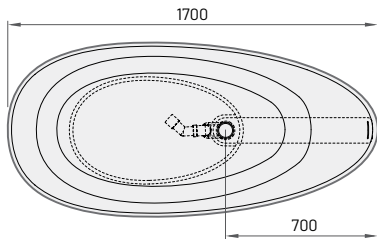

1700 × 800 mm

h = 550 mm

Volume: 275 l

Weight: 111/93 kg

Integrated push-open

drain-overflow (included)

Bath in Cast Stone	2835	3675	VABELLO/xx
Bath in Silkstone®	3730	4300	VABELLOS/xx
Bath in GRAPHITE		5100	VABELLOS/01