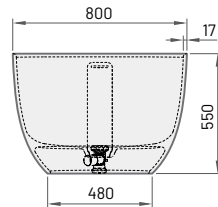

1700 × 800 mm

h = 550 mm

Volume: 275 l

Weight: 111/93 kg

Integrated push-open

drain-overflow (included)

Bath in Cast Stone	2835	3675	VABELLO/xx
Bath in Silkstone®	3730	4300	VABELLOS/xx
Bath in GRAPHITE		5100	VABELLOS/01