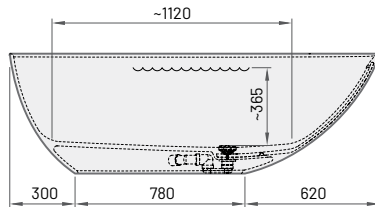

1700 × 800 mm

h = 550 mm

Volume: 275 l

Weight: 111/93 kg

Integrated push-open

drain-overflow (included)

Bath in Cast Stone	2835	3675	VABELLO/xx
Bath in Silkstone®	3730	4300	VABELLOS/xx
Bath in GRAPHITE		5100	VABELLOS/01