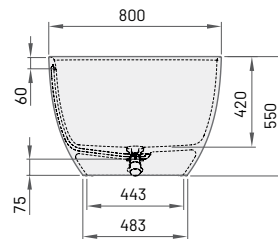

Item

Description

Price EUR

Art. NR.

White In colour

White / In colour

BELLA

1705 × 800 mm

h = 550 mm

Volume: 312 l

Weight: 135/113 kg

Integrated push-open

drain-overflow (included)

Bath in Cast Stone	2835	3675	VABELL/xx
Bath in Silkstone®	3730	4300	VABELS/xx
Bath in GRAPHITE		5100	VABELS/01

All prices in EUR