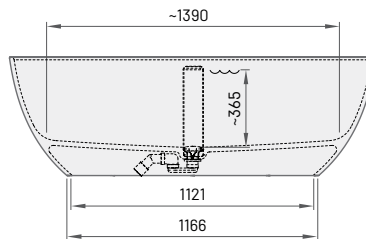

Item

Description

Price EUR

Art. NR.

White In colour

White / In colour

BELLA

1705 × 800 mm

h = 550 mm

Volume: 312 l

Weight: 135/113 kg

Integrated push-open

drain-overflow (included)

Bath in Cast Stone	2835	3675	VABELL/xx
Bath in Silkstone®	3730	4300	VABELS/xx
Bath in GRAPHITE		5100	VABELS/01

All prices in EUR