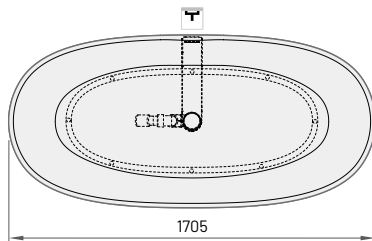

Item

Description

Price EUR

Art. NR.

White In colour

White / In colour

BELLA

1705 × 800 mm

h = 550 mm

Volume: 312 l

Weight: 135/113 kg

Integrated push-open

drain-overflow (included)

Bath in Cast Stone	2835	3675	VABELL/xx
Bath in Silkstone®	3730	4300	VABELS/xx
Bath in GRAPHITE		5100	VABELS/01

All prices in EUR