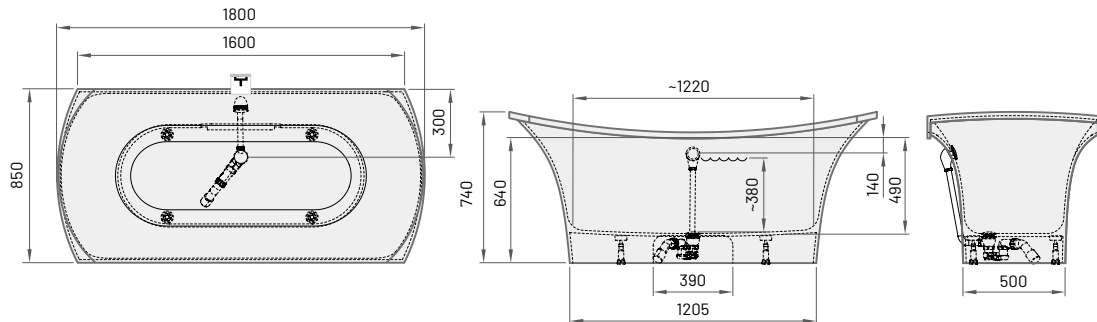

1800×850 mm

h = 740 mm

Volume: 245 l

Weight: 100 kg

Bath in Cast Stone	1945	2625	VABEL/xx
Drain-overflow chromed plastic	120	120	SIFVPAA80/00
TOTAL	2065	2745	

Optional:

Push-open drain-overflow in chrome	400		SIFVBELM/H
Drain-overflow black metal plastic	225		SIFVPAA80/01