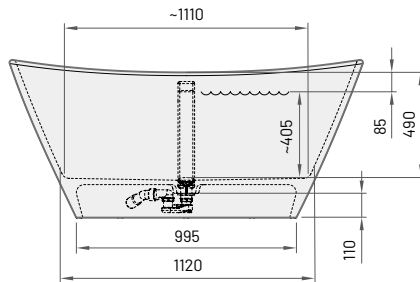

All prices in EUR