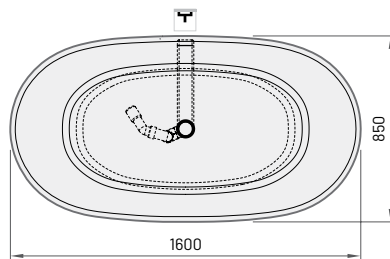

All prices in EUR