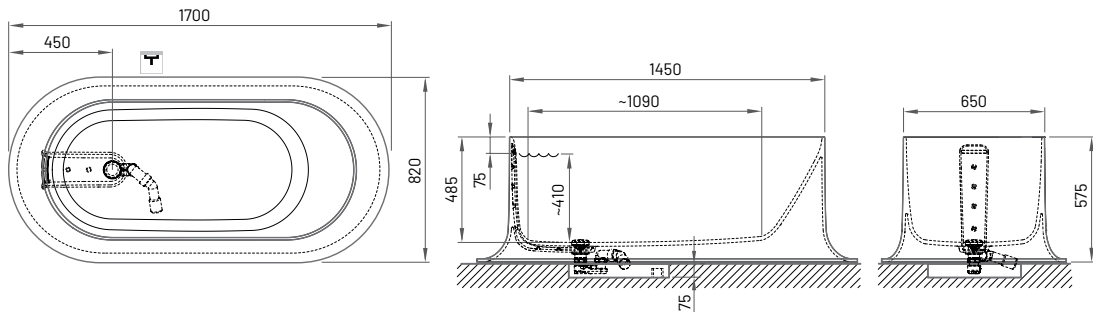

Matte White

Item

Description

Price EUR

Art. NR.

ALBA LINEA RO

1700 × 820 mm

h = 575 mm

Volume: 268 l

Weight: 111 kg

Integrated push-open
drain-overflow (included)

| | | |
|-------------------------------------|------|---------------|
| Bath in Silkstone® Matte White | 5500 | VAALBSLINR/00 |
| Bath in Silkstone® Matte Grey | 6500 | VAALBSLINR/03 |
| Bath in Silkstone® Matte Caffelatte | 6500 | VAALBSLINR/04 |
| Bath in Silkstone® Matte Oyster | 6500 | VAALBSLINR/05 |
| Bath in Silkstone® Matte Rose | 6500 | VAALBSLINR/06 |