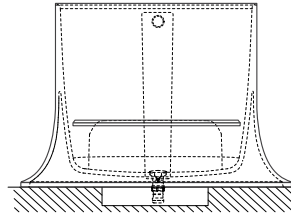

All prices in EUR