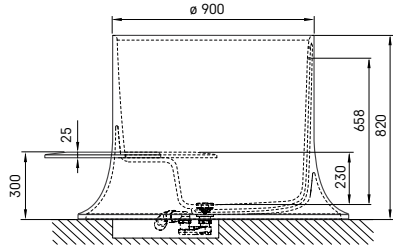

All prices in EUR