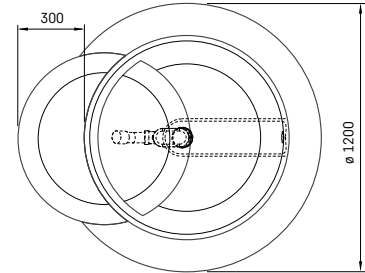

All prices in EUR