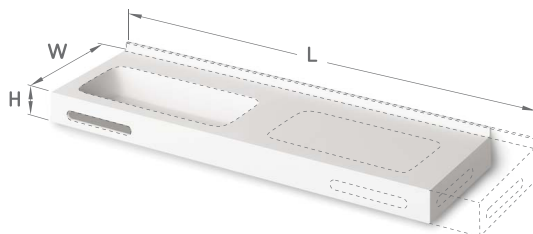

We offer almost unlimited customization of countertop dimensions.
For non-standard situations, countertops can be adapted with precise
angles, curves, and cut-outs to ensure a perfect fit.

Choose the most suitable washbasin from our standard range to
complement your project requirements.

Alba Ø 300 / Alba Ø 350

Flow 290 × 300-2700

Ovo 500 × 320

Round Ø 400

Opus 470 × 270
Opus Grande 600 × 334

Piano 560 × 420

Quadro 680 × 290

Stretto 378 × 180