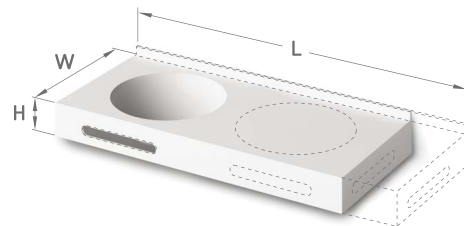

We offer almost unlimited customization of countertop dimensions.
For non-standard situations, countertops can be adapted with precise
angles, curves, and cut-outs to ensure a perfect fit.

Choose the most suitable washbasin from our standard range to
complement your project requirements.

Alba Ø 300 / Alba Ø 350

Flow 290 × 300-2700

Ovo 500 × 320

Round Ø 400

Opus 470 × 270
Opus Grande 600 × 334

Piano 560 × 420

Quadro 680 × 290

Stretto 378 × 180