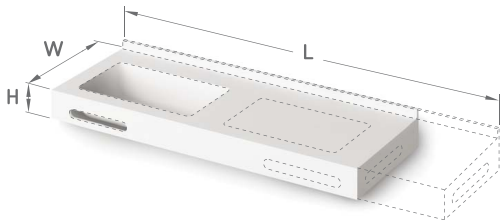

We offer almost unlimited customization of countertop dimensions.
For non-standard situations, countertops can be adapted with precise
angles, curves, and cut-outs to ensure a perfect fit.

Choose the most suitable washbasin from our standard range to
complement your project requirements.

Alba Ø 300 / Alba Ø 350

Flow 290 × 300-2700

Ovo 500 × 320

Round Ø 400

Opus 470 × 270
Opus Grande 600 × 334

Piano 560 × 420

Quadro 680 × 290

Stretto 378 × 180