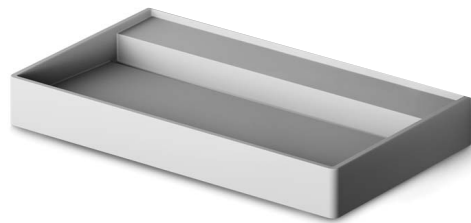

— **Karim Rashid**, Designer

Bathtub Alba Linea - 1750 × 850 mm / h 575 mm / Silkstone

design by
Karim Rashid

Infinity

Architectural. Ambitious. Timeless.

Infinity is an exploration of scale and detail,
where monumental architectural presence
meets delicate refinement.

Bathtub Infinity - 1795 x 795 mm / h 620 mm / Silkstone

design by

Massimo Farinatti

Infinity

Washbasin Infinity - 600 × 470 mm & 800 × 470 mm / h 95 mm / Silkstone

design by
Massimo Farinatti

Bella

Washbasin Bella - 650 × 390 mm / h 160 mm / Silkstone & Cast stone