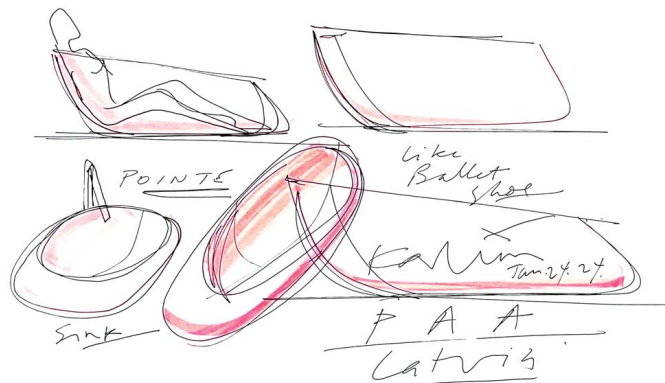

“Design is not a superficial act, it’s not about just style for style’s sake, it’s about making life more interesting, more inspiring, and better functionally. We all come in touch with around 800 objects a day on average. So you imagine all these things you have in your life, how they have an impact, an effect on you mentally, physically, physiologically, and spiritually. Objects have energy, these things are either positive or negative. Things around us are either obstacles or a betterment of society.

Design’s agenda is the betterment of society. PAA is a small company, determined to innovate, made some very nice things, and to me I’m very respectful of that.”

— **Karim Rashid**, Designer