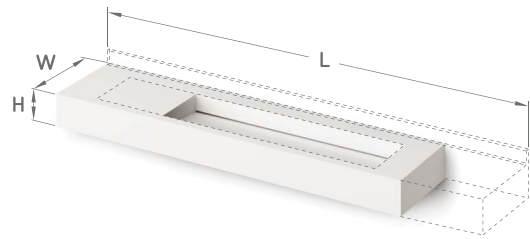

Flow 290 × 300-2700