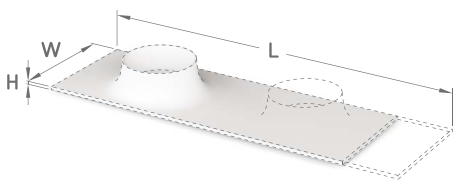

We offer almost unlimited customization of countertop dimensions.
For non-standard situations, countertops can be adapted with precise
angles, curves, and cut-outs to ensure a perfect fit.

Choose the most suitable washbasin from our standard range to
complement your project requirements.

Alba Ø 300 / Alba Ø 350