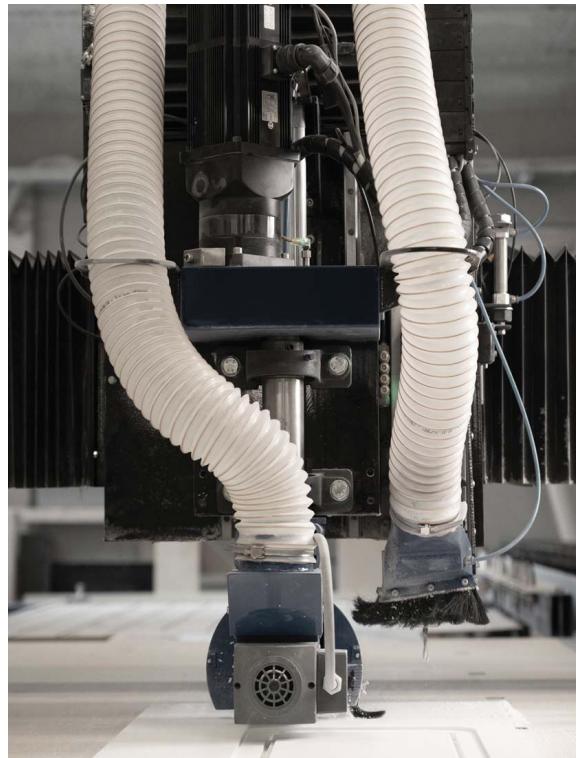

Washbasin Infinity - 600 × 470 mm & 800 × 470 mm / h 95 mm / Silkstone

design by
Massimo Farinatti