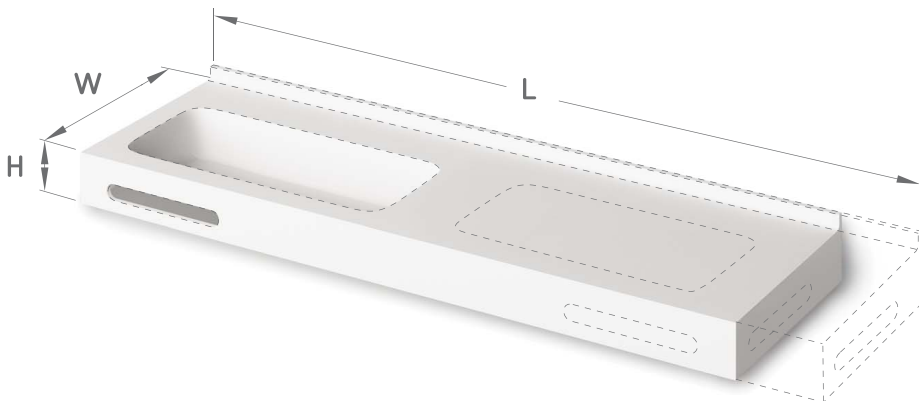

Made To Measure

With 15 years of experience in manufacturing Made To Measure products, we have become a reliable partner for projects where standard product range is insufficient. We support our clients in designing and manufacturing washbasins, countertops, bathtubs, and shower trays in custom sizes and designs, tailored to specific project needs.

Our Made To Measure solutions are suitable for both private bathrooms and large-scale commercial developments. All products are crafted from Silkstone — a material perfectly suited for customization, ensuring both design flexibility and consistent quality.