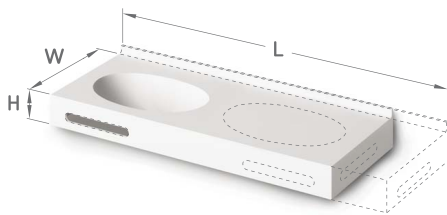

We offer almost unlimited customization of countertop dimensions.
For non-standard situations, countertops can be adapted with precise
angles, curves, and cut-outs to ensure a perfect fit.

Choose the most suitable washbasin from our standard range to
complement your project requirements.

Alba Ø 300 / Alba Ø 350

Flow 290 × 300-2700

Ovo 500 × 320

Round Ø 400

Opus 470 × 270
Opus Grande 600 × 334

Piano 560 × 420

Quadro 680 × 290

Stretto 378 × 180