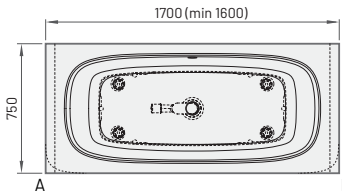

SMART 180 1700-1800×750 mm

p. 8.-9. C

VARIO M 1500-1600×750 mm

p. 10.-11. C

VARIO L 1600-1700×750 mm

p. 10.-11. C

VARIO XL 1750-1850×800 mm

p. 10.-11. C

Washbasin with integrated screw places

All prices in EUR

NEW!

SMART 150
 1500×750 mm
 h = 600 mm
 Volume: 228 l
 Weight: 88 kg

Availability: Bathtub SMART 150 available for ordering – 2nd quarter

NEW!

SMART 160
 1600×750 mm
 h = 600 mm
 Volume: 250 l
 Weight: 93 kg

Availability: SMART 160 available for ordering – 3rd quarter

NEW!

SMART 170
 1700×750 mm
 1600-1700×750 mm
 h = 600 mm
 Volume: 250 l
 Weight: 96 kg

Availability: SMART 170 available for ordering – 1st quarter

NEW!

SMART 180
 1800×750 mm
 1700-1800×750 mm
 h = 600 mm
 Volume: 271 l
 Weight: 103 kg

Availability: SMART 180 available for ordering – 2nd quarter

ROOT

Item	Description	Price EUR		Art. NR. White / In colour
		White	In colour	