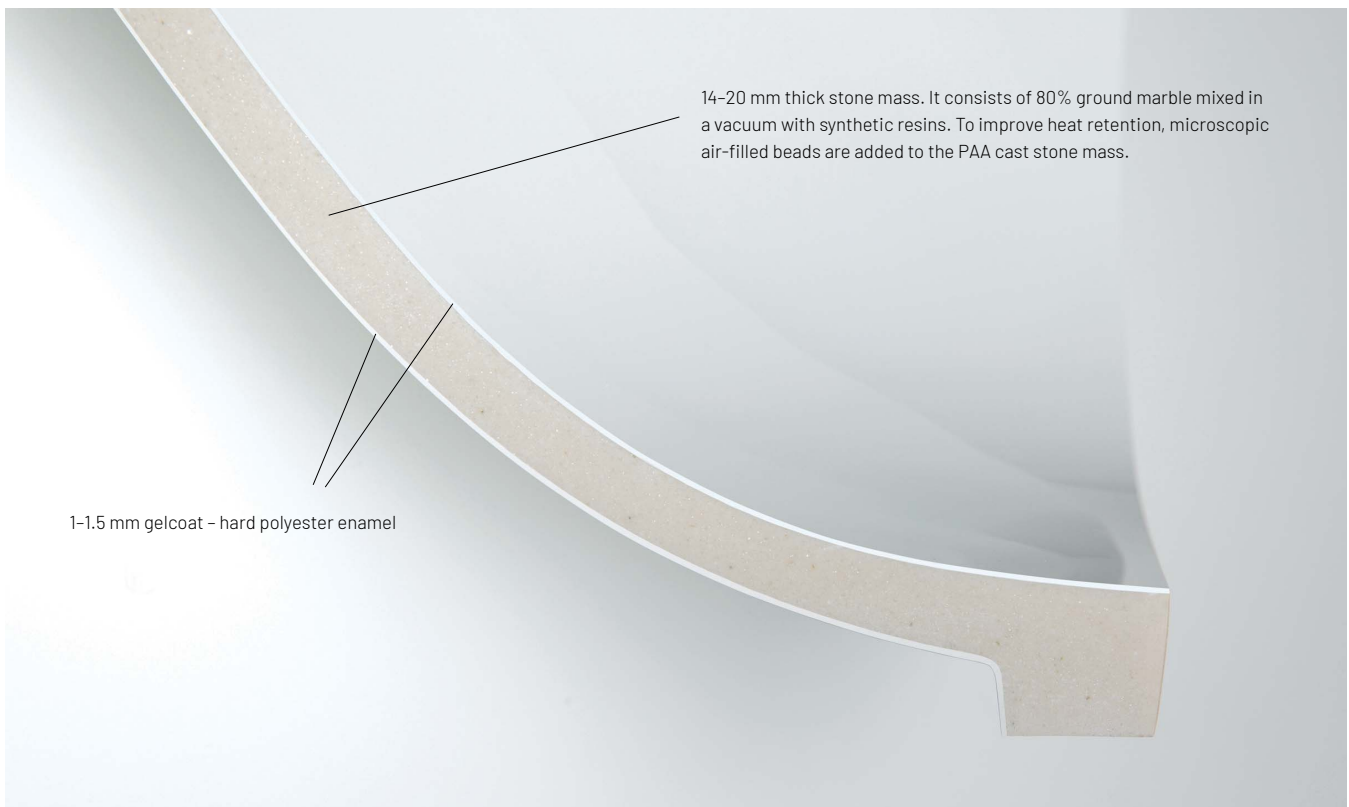

CAST STONE

A reliable, solid and stable material with a classically shiny surface. Each product is made of a 14-20 mm cast stone base layer covered with a 1-1.5 mm thick, particularly hard and shiny polyester enamel (gelcoat).

The base layer of the cast stone consists of 80% ground marble, which is vacuum-mixed with synthetic resin and, to promote heat resistance, air-filled micro-spheres are added to it.

Easy care

As hard and durable as a stone

Resistant to stains

Heavy and stable

Accumulates and keeps warmth

Wide range of colors

CAST STONE CARE

To clean the bathtub, use a soft cloth and liquid for cleaning sanitary ware, for example, Cillit or Ajax.

To avoid scratching the surface, do not use abrasive, strongly acidic and strongly alkaline detergents.

Avoid long-term contact with the surface with strong dyes, for example, hair dye, as well as products containing acetone.