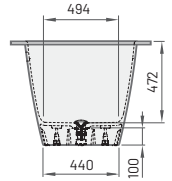

Washbasin with integrated screw places

All prices in EUR

NEW!

SMART 150
 1500×750 mm
 h = 600 mm
 Volume: 228 l
 Weight: 88 kg

Availability: Bathtub SMART 150 available for ordering – 2nd quarter

NEW!

SMART 160
 1600×750 mm
 h = 600 mm
 Volume: 250 l
 Weight: 93 kg

Availability: SMART 160 available for ordering – 3rd quarter

NEW!

SMART 170
 1700×750 mm
 1600-1700×750 mm
 h = 600 mm
 Volume: 250 l
 Weight: 96 kg

Availability: SMART 170 available for ordering – 1st quarter

NEW!

SMART 180
 1800×750 mm
 1700-1800×750 mm
 h = 600 mm
 Volume: 271 l
 Weight: 103 kg

Availability: SMART 180 available for ordering – 2nd quarter

ROOT

Item	Description	Price EUR		Art. NR. White / In colour
		White	In colour	