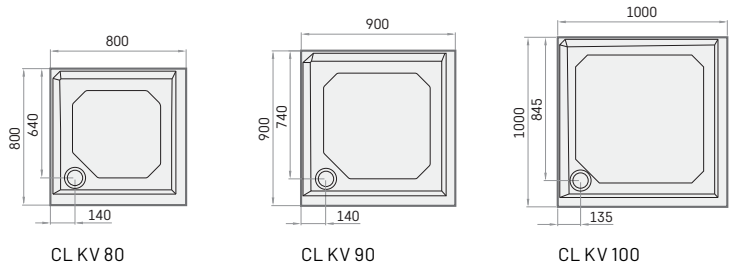

Item	Description	Price EUR		Art. NR. White / In colour	
		White	In colour		
CLASSIC KV 800×800 mm 900×900 mm 1000×1000 mm h = 165 mm	CLASSIC KV80 with kit	375		KDPCLKV80/00	
	CLASSIC KV90 with kit	420		KDPCLKV90/00	
	CLASSIC KV100 with kit	510		KDPCLKV100/00	
	Optional - Siphon TurboFlow, ø 90 mm		65		0205302

Kit contains: shower tray, panel and adjustable legs