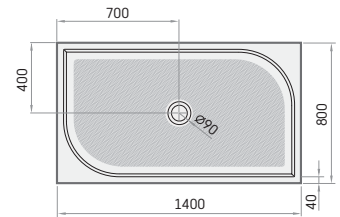

Kit contains: shower tray, panel and adjustable legs

Siphon *TurboFlow*,
ø 90 mm

All prices in EUR

Item	Description	Price EUR		Art. NR.
		White	In colour	White / In colour

LARGO 80x100

LARGO
 800x1000 mm
 800x1400 mm
 800x1600 mm
 800x1700 mm
 900x1100 mm
 h = 135 mm

LARGO 80 x 100 with kit	495	645	KDPLARG80x100/00
LARGO 80 x 140 with kit	590	715	KDPLARG80x140/00
LARGO 80 x 160 with kit	700	820	KDPLARG80x160/xx
LARGO 80 x 170 with kit	750	960	KDPLARG80x170/xx
LARGO NEW 90 x 110 with kit*	560	700	KDPLARG90x110/xx
Optional - Siphon TurboFlow, ø 90 mm	65		0205302

* LARGO NEW 90x110 shower tray surface without standart grip
 Kit contains: shower tray, panel and adjustable legs

LARGO 80x170

LARGO 80x100

LARGO 80x140

LARGO NEW 90x110*

LARGO 80x160

LARGO 80x170

Siphon TurboFlow,
 ø 90 mm