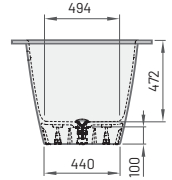

Washbasin with integrated screw places

All prices in EUR

NEW!

SMART 150
 1500×750 mm
 h = 600 mm
 Volume: 228 l
 Weight: 88 kg

Availability: Bathtub SMART 150 available for ordering – 2nd quarter

NEW!

SMART 160
 1600×750 mm
 h = 600 mm
 Volume: 250 l
 Weight: 93 kg

Availability: SMART 160 available for ordering – 3rd quarter

NEW!

SMART 170
 1700×750 mm
 1600-1700×750 mm
 h = 600 mm
 Volume: 250 l
 Weight: 96 kg

Availability: SMART 170 available for ordering – 1st quarter

NEW!

SMART 180
 1800×750 mm
 1700-1800×750 mm
 h = 600 mm
 Volume: 271 l
 Weight: 103 kg

Availability: SMART 180 available for ordering – 2nd quarter

ROOT

Item	Description	Price EUR		Art. NR. White / In colour
		White	In colour	