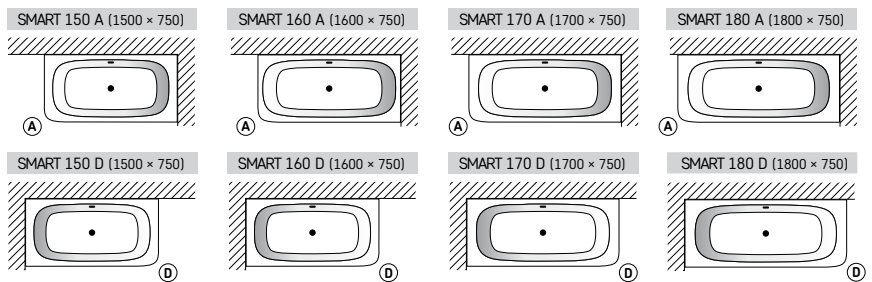

Item	Description	Price EUR		Art. NR.
		White	In colour	White / In colour

Bath in Cast Stone, SMART 150 A (1500 × 750)	1245	1545	VASMA150A/xx
Bath in Cast Stone, SMART 150 D (1500 × 750)	1245	1545	VASMA150D/xx
Bath in Cast Stone, SMART 160 A (1600 × 750)	1430	1800	VASMA160A/xx
Bath in Cast Stone, SMART 160 D (1600 × 750)	1430	1800	VASMA160D/xx
Bath in Cast Stone, SMART 170 A (1700 × 750)	1615	2015	VASMA170A/xx
Bath in Cast Stone, SMART 170 D (1700 × 750)	1615	2015	VASMA170D/xx
Bath in Cast Stone, SMART 180 A (1800 × 750)	1805	2260	VASMA180A/xx
Bath in Cast Stone, SMART 180 D (1800 × 750)	1805	2260	VASMA180D/xx