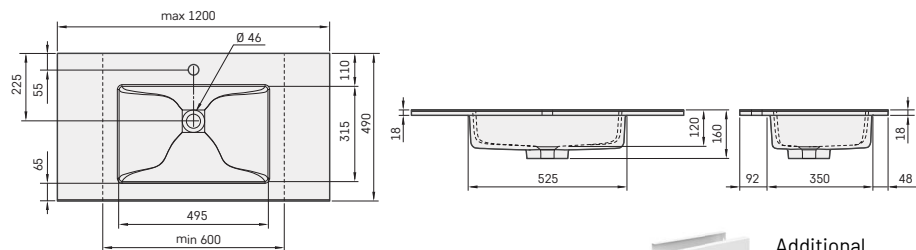

Additional
brackets
(400 mm).