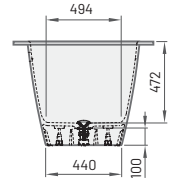

Washbasin with integrated screw places

All prices in EUR

NEW!

SMART 150
 1500×750 mm
 h = 600 mm
 Volume: 228 l
 Weight: 88 kg

Availability: Bathtub SMART 150 available for ordering – 2nd quarter

NEW!

SMART 160
 1600×750 mm
 h = 600 mm
 Volume: 250 l
 Weight: 93 kg

Availability: SMART 160 available for ordering – 3rd quarter

NEW!

SMART 170
 1700×750 mm
 1600-1700×750 mm
 h = 600 mm
 Volume: 250 l
 Weight: 96 kg

Availability: SMART 170 available for ordering – 1st quarter

NEW!

SMART 180
 1800×750 mm
 1700-1800×750 mm
 h = 600 mm
 Volume: 271 l
 Weight: 103 kg

Availability: SMART 180 available for ordering – 2nd quarter

ROOT

Item	Description	Price EUR		Art. NR. White / In colour
		White	In colour	