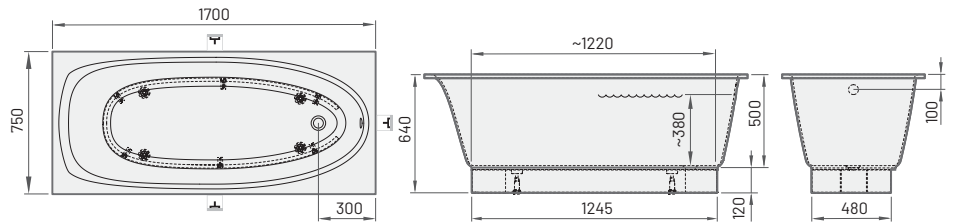

UNO 170
1700×750 mm
h = 640 mm
Volume: 240 l
Weight: 90 kg

Bath in Cast Stone	1145	1555	VAUNOGR/xx
Front panel, small	120	170	PAUNOGRM/xx
Drain-overflow chromed plastic	120	120	SIFVPAA80/00
TOTAL	1385	1845	
Optional:			
Drain-overflow in metal, chrome colour		260	SIFVUNO/H

TRE 150 A/D
1500×1000 mm
h = 640 mm
Volume: 240 l
Weight: 92 kg

Bath in Cast Stone (left/right side)	1135	1540	VATRE/A/xx; VATRE/D/xx
Front panel, small	120	170	PATREM/xx
Drain-overflow chromed plastic	120	120	SIFVPAA80/00
TOTAL	1375	1830	

Optional:			
Front panel, high (left/right side)	245	380	PATREA/A/xx; PATREA/D/xx