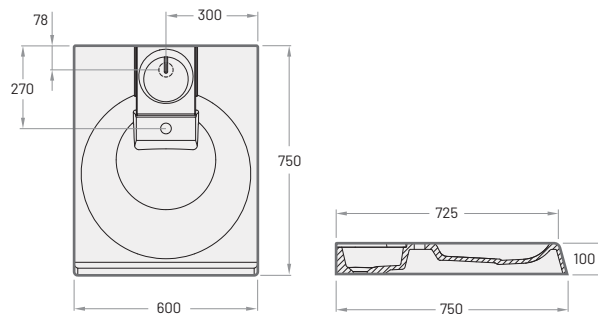

CLARO GRANDE
600×750 mm
h = 100 mm

Maximum depth of washing machine 600 mm

Overflow option not available

Cast Stone wasbasin with kit*	620	785	KICLAGRSIF/xx

Optional:

Soap tray of another colour	70	100	DEIZTCLAGR/xx

* Kit contains: soap tray, drain with outlet for washing machine, 2 white brackets