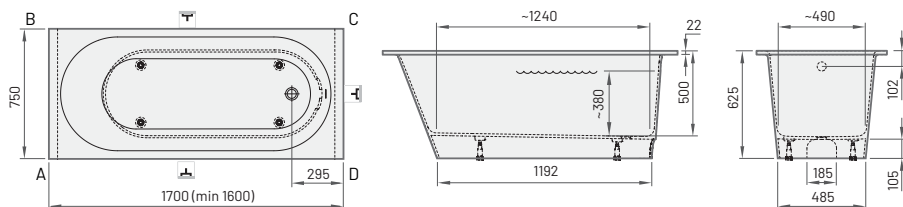

Brackets, 2 pcs., stainless steel	420		IZKLS/NT
-----------------------------------	-----	--	----------

LONG STEP 150
1500×490 mm
h = 110 mm

Washbasin in Cast Stone - right side basin	590	700	ILS1500/D/xx
--	-----	-----	--------------

Smart collection bathtub components:

Drain-overflow chromed plastic	120	SIFVPAA80/00
Drain-overflow black metal plastic	225	SIFVPAA80/01

VARIO M
 1600×750 mm
 1500-1600×750 mm
 h = 565 mm
 Volume: 200 l
 Weight: 100 kg

* For a standard drain-overflow bathtub (Art.NO. SIFVPA80/xx) the minimum length is 1510 mm

VARIO L
 1700×750 mm
 1600-1700×750 mm
 h = 625 mm
 Volume: 220 l
 Weight: 107 kg

* For a standard drain-overflow bathtub (Art.NO. SIFVPA80/xx) the minimum length is 1610 mm

VARIO XL
 1850×800 mm
 1750-1850×800 mm
 h = 635 mm
 Volume: 240 l
 Weight: 135 kg

ROOT

Item	Description	Price EUR		Art. NR.
		White	In colour	White / In colour

Vario collection rectangular bathtub

Bath in Cast Stone, VARIO M 1600 × 750 *	1260	1630	VAVARM/xx
Bath in Cast Stone, VARIO L 1700 × 750 *	1410	1800	VAVARL/xx
Bath in Cast Stone, VARIO XL 1850 × 800	1735	2040	VAVARXL/xx
Shortening the bathtub length to min. (see drawing)	145		RVSA