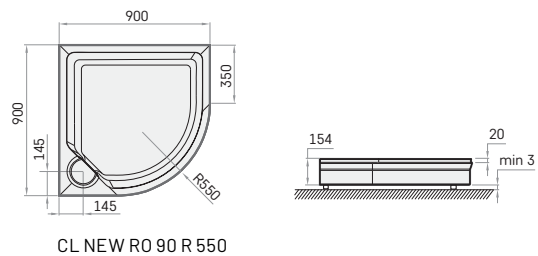

Item	Description	Price EUR		Art. NR. White / In colour	
		White	In colour		
CLASSIC KV 800×800 mm 900×900 mm 1000×1000 mm h = 165 mm	CLASSIC KV80 with kit	375		KDPCLKV80/00	
	CLASSIC KV90 with kit	420		KDPCLKV90/00	
	CLASSIC KV100 with kit	510		KDPCLKV100/00	
	Optional - Siphon TurboFlow, ø 90 mm		65		0205302

Kit contains: shower tray, panel and adjustable legs

CLASSIC RO 800×800 mm 900×900 mm 1000×1000 mm h = 165 mm	CLASSIC RO 80 R 550 with kit	375		KDPCLRO80/00
	CLASSIC RO 90 R 550 with kit	420		KDPCLRO90R550/00
	CLASSIC RO 90 R 500 with kit	420		KDPCLRO90R500/00
	CLASSIC RO 100 R 550 with kit	530		KDPCLRO100/00
Optional - Siphon TurboFlow, ø 90 mm		65		0205302

Kit contains: shower tray, panel and adjustable legs

CLASSIC NEW 900×900 mm h = 154 mm	CLASSIC NEW RO 90 R 550 with kit	420		KDPCLNR090/00
	Optional - Siphon TurboFlow, ø 60 mm		65	0205243

Kit contains: shower tray, panel and adjustable legs