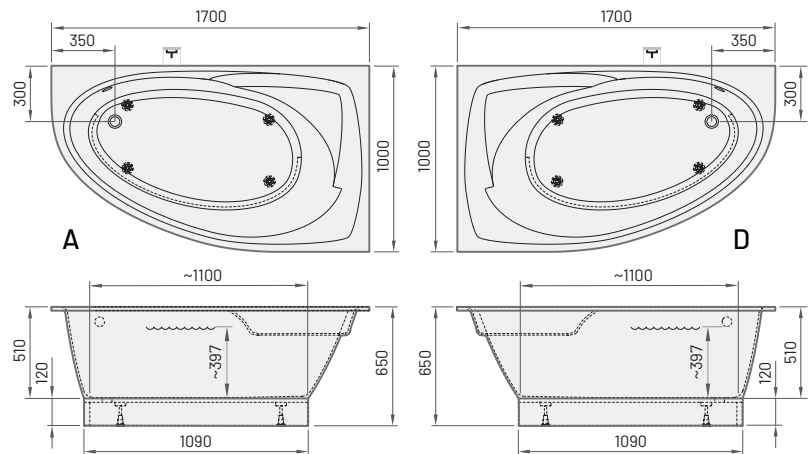

1700×1000 mm
h = 650 mm
Volume: 270 l
Weight: 106 kg

Bath in Cast Stone (left/right side)	1255	1665	VATREGRA/A/xx; VATREGRA/D/xx
Front panel, small	120	150	PATREGRM/xx
Drain-overflow chromed plastic	120	120	SIFVPAA80/00
TOTAL	1495	1935	

Optional:

Front panel, high (left/right side)	245	380	PATREGRA/A/xx; PATREGRA/D/xx
-------------------------------------	-----	-----	---------------------------------

A (Left side)

D (Right side)

VERSO

1700×750 mm
h = 640 mm
Volume: 225 l
Weight: 72 kg