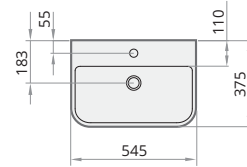

Washbasin in Cast Stone	265	445	IMSA/xx

Optional:

Brackets, 2 pcs., white	75		IZKSA/00