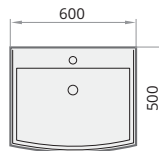

SMART 180 1700-1800×750 mm

p. 8.-9. C

VARIO M 1500-1600×750 mm

p. 10.-11. C

VARIO L 1600-1700×750 mm

p. 10.-11. C

VARIO XL 1750-1850×800 mm

p. 10.-11. C

Optional:

Brackets, 2 pcs., white	65		IZKMST/00
-------------------------	----	--	-----------

Cut-out for mixer tap available only on right side

Brackets

STEP
600×500 mm
h = 120 mm

Washbasin in Cast Stone	330	465	ISTE/xx
-------------------------	-----	-----	---------

Optional:

Brackets, 2 pcs., white	60		IZKTR/00
-------------------------	----	--	----------

Brackets

VARIO
595×470 mm
h = 150 mm
Mountable on the wall or
on the surface

Washbasin in Cast Stone	360	495	IVAR/xx
-------------------------	-----	-----	---------

Washbasin with integrated screw places

All prices in EUR

NEW!

SMART 150
 1500×750 mm
 h = 600 mm
 Volume: 228 l
 Weight: 88 kg

Availability: Bathtub SMART 150 available for ordering – 2nd quarter

NEW!

SMART 160
 1600×750 mm
 h = 600 mm
 Volume: 250 l
 Weight: 93 kg