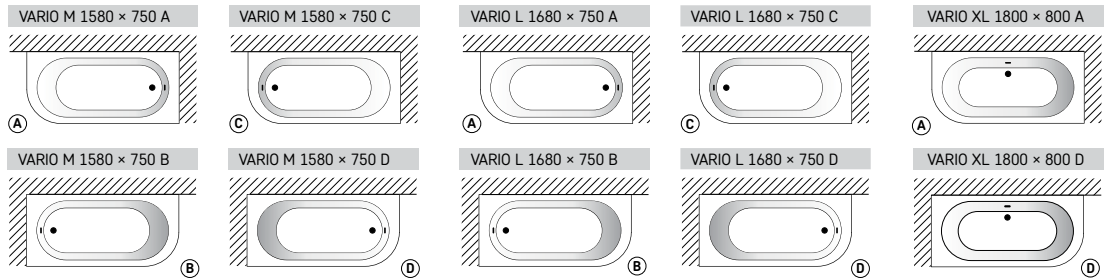

Item	Description	Price EUR		Art. NR.
		White	In colour	White / In colour

Bath in Cast Stone, VARIO M 1580 × 750 A *	1400	1770	VAVARMA/xx
Bath in Cast Stone, VARIO M 1580 × 750 B *	1400	1770	VAVARMB/xx
Bath in Cast Stone, VARIO M 1580 × 750 C *	1400	1770	VAVARMC/xx
Bath in Cast Stone, VARIO M 1580 × 750 D *	1400	1770	VAVARMD/xx
Bath in Cast Stone, VARIO L 1680 × 750 A **	1550	1940	VAVARLA/xx
Bath in Cast Stone, VARIO L 1680 × 750 B **	1550	1940	VAVARLB/xx
Bath in Cast Stone, VARIO L 1680 × 750 C **	1550	1940	VAVARLC/xx
Bath in Cast Stone, VARIO L 1680 × 750 D **	1550	1940	VAVARLD/xx
Bath in Cast Stone, VARIO XL 1800 × 800 A	1875	2180	VAVARXLA/xx
Bath in Cast Stone, VARIO XL 1800 × 800 D	1875	2180	VAVARXLD/xx
Shortening the bathtub length to min. (see drawing)	145		RVSA

Vario collection bathtubs with 2 rounded corners