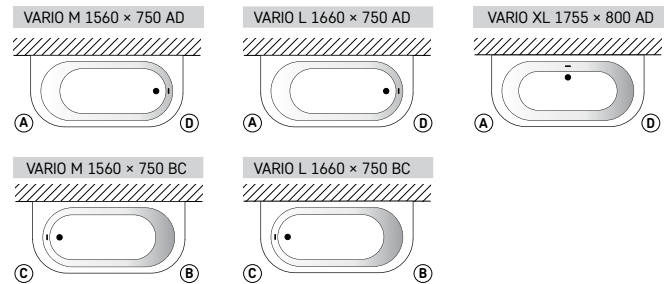

Bath in Cast Stone, VARIO M 1560 × 750 AD	1540	1910	VAVARMAD/xx
Bath in Cast Stone, VARIO M 1560 × 750 BC	1540	1910	VAVARMB/xx
Bath in Cast Stone, VARIO L 1660 × 750 AD	1690	2080	VAVARLAD/xx
Bath in Cast Stone, VARIO L 1660 × 750 BC	1690	2080	VAVARLBC/xx
Bath in Cast Stone, VARIO XL 1755 × 800 AD	2015	2320	VAVARXLAD/xx

Vario collection bathtubs with 2 rounded corners at the end