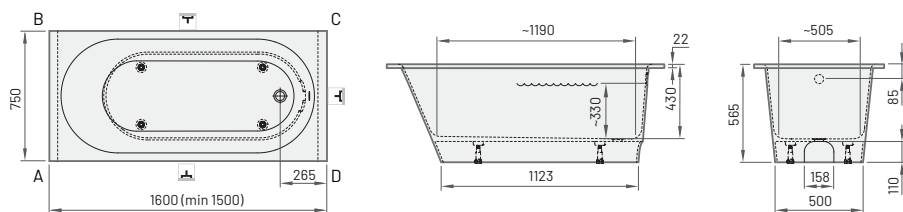

VARIO M
1600×750 mm
1500-1600×750 mm
h = 565 mm
Volume: 200 l
Weight: 100 kg

* For a standard drain-overflow bathtub (Art.NO. SIFVPA80/xx) the minimum length is 1510 mm

VARIO L
1700×750 mm
1600-1700×750 mm
h = 625 mm
Volume: 220 l
Weight: 107 kg