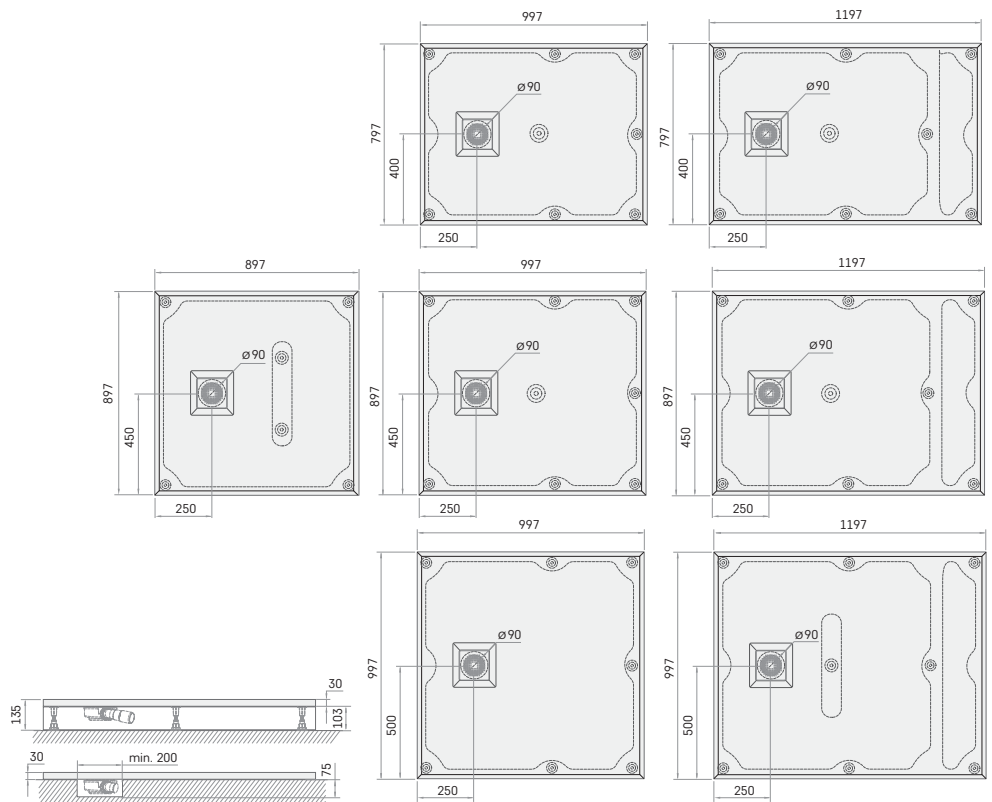

Item	Description	Price EUR		Art. NR.
		White	In colour	White / In colour

LETTERA

Cast stone shower tray with a textured and matte surface.

- 800x1000 mm
- 800x1200 mm
- 900x900 mm
- 900x1000 mm
- 900x1200 mm
- 1000x1000 mm
- 1000x1200 mm

h = 30/135 mm (with a panel)

LETTERA 80 × 100 with kit*	615	800	KDPLET80X100/xx
LETTERA 80 × 120 with kit*	650	840	KDPLET80X120/xx
LETTERA KV 90 with kit*	545	700	KDPLETKV90/xx
LETTERA 90 × 100 with kit*	650	840	KDPLET90X100/xx
LETTERA 90 × 120 with kit*	700	915	KDPLET90X120/xx
LETTERA KV 100 with kit*	700	915	KDPLETKV100/xx
LETTERA 100 × 120 with kit*	735	960	KDPLET100X120/xx

* The set includes: a cast stone shower tray, siphon, adjustable legs, as well as a panel and a drain cover in the color of the shower tray. Colours on page 18.

LETTERA 80 × 100**	495	645	DPLET80X100/xx
LETTERA 80 × 120**	545	700	DPLET80X120/xx
LETTERA KV 90**	440	570	DPLETKV90/xx
LETTERA 90 × 100**	545	700	DPLET90X100/xx
LETTERA 90 × 120**	600	780	DPLET90X120/xx
LETTERA KV 100**	600	780	DPLETKV100/xx
LETTERA 100 × 120**	630	820	DPLET100X120/xx

** Shower tray with color matching drain cover. Colours on page 18.

Optional:

LETTERA drain cover in stainless steel, satin white	35	DKDPLET/00
LETTERA drain cover in stainless steel, satin black	50	DKDPLET/01
LETTERA drain cover in stainless steel, semi-matt metal	50	DKDPLET/02
Siphon LETTERA 90 mm	65	HS1

All prices in EUR