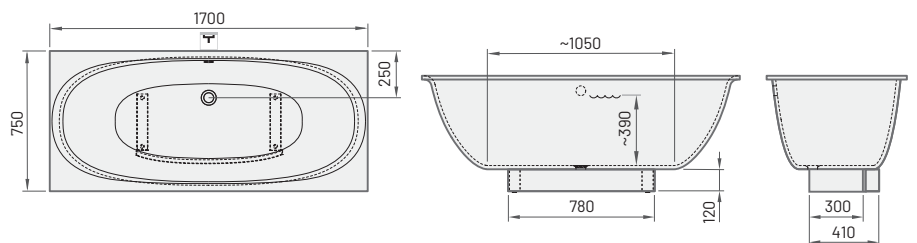

Optional:

Drain-overflow black metal plastic (UNO 150, UNO 170, TRE 150 A/D, TRE 170 A/D, VERSO)	225		SIFVPAA80/01

All prices in EUR