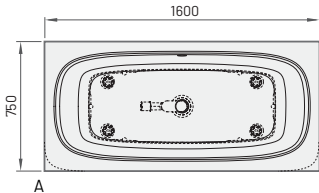

SMART 180 1700-1800×750 mm

p. 8.-9. C

VARIO M 1500-1600×750 mm

p. 10.-11. C

VARIO L 1600-1700×750 mm

p. 10.-11. C

VARIO XL 1750-1850×800 mm

p. 10.-11. C

Washbasin with integrated screw places

All prices in EUR

NEW!

SMART 150
 1500×750 mm
 h = 600 mm
 Volume: 228 l
 Weight: 88 kg

Availability: Bathtub SMART 150 available for ordering – 2nd quarter

NEW!

SMART 160
 1600×750 mm
 h = 600 mm
 Volume: 250 l
 Weight: 93 kg

Availability: SMART 160 available for ordering – 3rd quarter

NEW!

SMART 170
 1700×750 mm
 1600-1700×750 mm
 h = 600 mm
 Volume: 250 l
 Weight: 96 kg

Availability: SMART 170 available for ordering – 1st quarter

NEW!

SMART 180
 1800×750 mm
 1700-1800×750 mm
 h = 600 mm
 Volume: 271 l
 Weight: 103 kg

Availability: SMART 180 available for ordering – 2nd quarter

ROOT

Item	Description	Price EUR		Art. NR. White / In colour
		White	In colour	