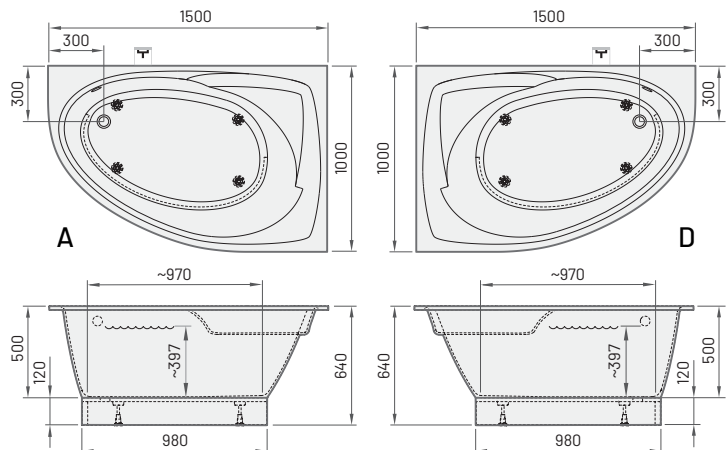

All prices in EUR