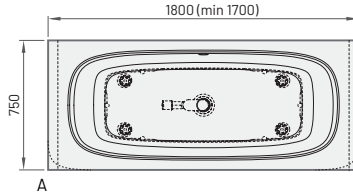

SMART 180 1700-1800×750 mm

p. 8.-9. C

VARIO M 1500-1600×750 mm

p. 10.-11. C

VARIO L 1600-1700×750 mm

p. 10.-11. C

VARIO XL 1750-1850×800 mm

p. 10.-11. C

Washbasin with integrated screw places

All prices in EUR

NEW!

SMART 150
 1500×750 mm
 h = 600 mm
 Volume: 228 l
 Weight: 88 kg

Availability: Bathtub SMART 150 available for ordering – 2nd quarter

NEW!

SMART 160
 1600×750 mm
 h = 600 mm
 Volume: 250 l
 Weight: 93 kg

Availability: SMART 160 available for ordering – 3rd quarter

NEW!

SMART 170
 1700×750 mm
 1600-1700×750 mm
 h = 600 mm
 Volume: 250 l
 Weight: 96 kg

Availability: SMART 170 available for ordering – 1st quarter

NEW!

SMART 180
 1800×750 mm
 1700-1800×750 mm
 h = 600 mm
 Volume: 271 l
 Weight: 103 kg

Availability: SMART 180 available for ordering – 2nd quarter

ROOT

Item	Description	Price EUR		Art. NR. White / In colour
		White	In colour	