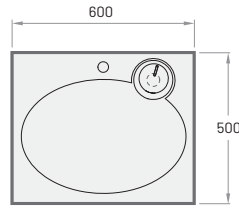

CLARO MINI
600×500 mm
h = 90 mm

Maximum depth of washing machine 370 mm

Overflow option not available

Cast Stone wasbasin with kit*	455	630	KICLAMISIF/xx

Optional:

Soap tray of another colour	70	100	DEIZTCLAMI/xx

* Kit contains: soap tray, drain with outlet for washing machine, 2 white brackets