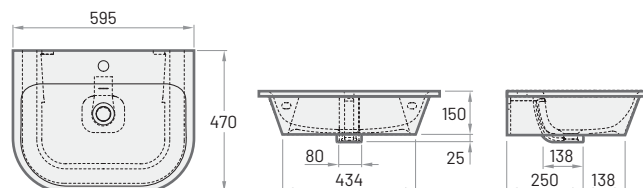

Optional:

Brackets, 2 pcs., white	60		IZKTR/00
-------------------------	----	--	----------

Brackets

VARIO
595×470 mm
h = 150 mm
Mountable on the wall or
on the surface

Washbasin in Cast Stone	360	495	IVAR/xx
-------------------------	-----	-----	---------

Washbasin with integrated screw places

All prices in EUR

NEW!

SMART 150
 1500×750 mm
 h = 600 mm
 Volume: 228 l
 Weight: 88 kg

Availability: Bathtub SMART 150 available for ordering – 2nd quarter

NEW!

SMART 160
 1600×750 mm
 h = 600 mm
 Volume: 250 l
 Weight: 93 kg

Availability: SMART 160 available for ordering – 3rd quarter

NEW!

SMART 170
 1700×750 mm
 1600-1700×750 mm
 h = 600 mm
 Volume: 250 l
 Weight: 96 kg

Availability: SMART 170 available for ordering – 1st quarter

NEW!

SMART 180
 1800×750 mm
 1700-1800×750 mm
 h = 600 mm
 Volume: 271 l
 Weight: 103 kg

Availability: SMART 180 available for ordering – 2nd quarter

ROOT

Item	Description	Price EUR		Art. NR. White / In colour
		White	In colour	