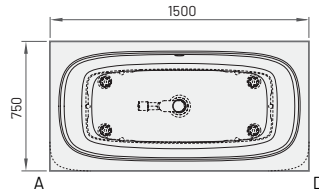

SMART 180 1700-1800×750 mm

p. 8.-9. C

VARIO M 1500-1600×750 mm

p. 10.-11. C

VARIO L 1600-1700×750 mm

p. 10.-11. C

VARIO XL 1750-1850×800 mm

p. 10.-11. C

Washbasin with integrated screw places

All prices in EUR

NEW!

SMART 150
 1500×750 mm
 h = 600 mm
 Volume: 228 l
 Weight: 88 kg

Availability: Bathtub SMART 150 available for ordering – 2nd quarter

NEW!

SMART 160
 1600×750 mm
 h = 600 mm
 Volume: 250 l
 Weight: 93 kg

Availability: SMART 160 available for ordering – 3rd quarter

NEW!

SMART 170
 1700×750 mm
 1600-1700×750 mm
 h = 600 mm
 Volume: 250 l
 Weight: 96 kg

Availability: SMART 170 available for ordering – 1st quarter

NEW!

SMART 180
 1800×750 mm
 1700-1800×750 mm
 h = 600 mm
 Volume: 271 l
 Weight: 103 kg

Availability: SMART 180 available for ordering – 2nd quarter

ROOT

Item	Description	Price EUR		Art. NR. White / In colour
		White	In colour	