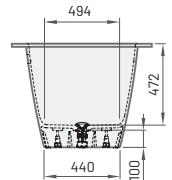

Washbasin with integrated screw places

All prices in EUR

NEW!

SMART 150
 1500×750 mm
 h = 600 mm
 Volume: 228 l
 Weight: 88 kg

Availability: Bathtub SMART 150 available for ordering – 2nd quarter

NEW!

SMART 160
 1600×750 mm
 h = 600 mm
 Volume: 250 l
 Weight: 93 kg

Availability: SMART 160 available for ordering – 3rd quarter

NEW!

SMART 170
 1700×750 mm
 1600-1700×750 mm
 h = 600 mm
 Volume: 250 l
 Weight: 96 kg

Availability: SMART 170 available for ordering – 1st quarter

NEW!

SMART 180
 1800×750 mm
 1700-1800×750 mm
 h = 600 mm
 Volume: 271 l
 Weight: 103 kg

Availability: SMART 180 available for ordering – 2nd quarter

ROOT

Item	Description	Price EUR		Art. NR. White / In colour
		White	In colour	