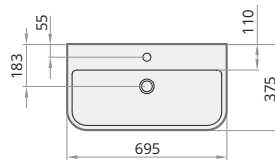

Washbasin in Cast Stone	330	520	ISA/xx

Optional:

Brackets, 2 pcs., white	75		IZKSA/00