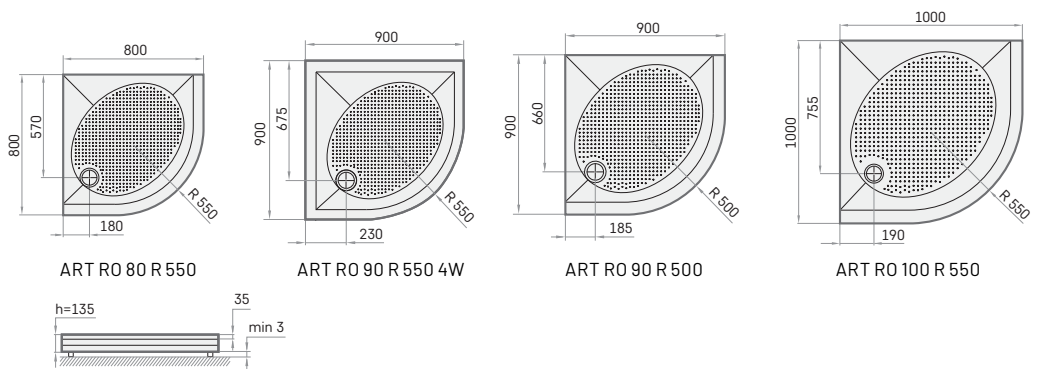

Siphon *TurboFlow*,
ø 90 mm

ART RO
800×800 mm
900×900 mm
1000×1000 mm
h = 135 mm

ART RO 80 R 550 with kit	375	485	KDPARTRO80/xx
ART RO 90 R 550 4W with kit	400	530	KDPARTRO90R550W/xx
ART RO 90 R 500 with kit	400	530	KDPARTRO90R500/xx
ART RO 100 R 550 with kit	565	675	KDPARTRO100/xx
Optional - Siphon <i>TurboFlow</i> , ø 90 mm	65		0205302

Kit contains: shower tray, panel and adjustable legs

Siphon *TurboFlow*,
ø 90 mm

ART
800×1200 mm
900×1200 mm
h = 135 mm

ART 80 × 120 with kit	530	700	KDPART80X120/xx
ART 90 × 120 with kit	585	730	KDPART90X120/xx
Optional - Siphon <i>TurboFlow</i> , ø 90 mm	65		0205302

Kit contains: shower tray, panel and adjustable legs

Siphon *TurboFlow*,
ø 90 mm

All prices in EUR

Item	Description	Price EUR		Art. NR.
		White	In colour	White / In colour

LARGO 80x100

LARGO
 800x1000 mm
 800x1400 mm
 800x1600 mm
 800x1700 mm
 900x1100 mm
 h = 135 mm