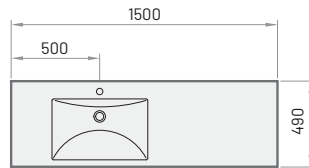

Washbasin in Cast Stone - right side basin	590	700	ILS1500/D/xx

Washbasin in Cast Stone - left side basin	590	700	ILS1500/A/xx

Washbasin in Cast Stone - centered basin	590	700	ILS1500/xx

Optional:

Brackets, 2 pcs., white or satin colour	200		IZKLS/00; IZKLS/01

Brackets, 2 pcs., stainless steel	420		IZKLS/NT

LONG STEP 1500/A