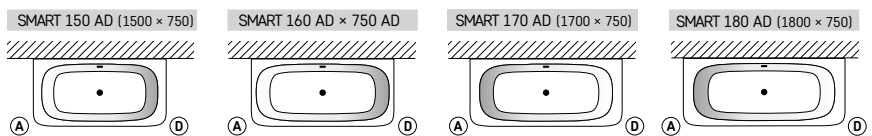

* Attention! The cut edges will be rough and unfinished, intended for installation in a niche.

SMART 150 (1500 × 750)

SMART 160 (1600 × 750)

SMART 170 (1700 × 750)

SMART 180 (1800 × 750)

Item	Description	Price EUR		Art. NR.
		White	In colour	White / In colour

Smart collection bathtubs with 1 rounded corner

Bath in Cast Stone, SMART 150 A (1500 × 750)	1245	1545	VASMA150A/xx
Bath in Cast Stone, SMART 150 D (1500 × 750)	1245	1545	VASMA150D/xx
Bath in Cast Stone, SMART 160 A (1600 × 750)	1430	1800	VASMA160A/xx
Bath in Cast Stone, SMART 160 D (1600 × 750)	1430	1800	VASMA160D/xx
Bath in Cast Stone, SMART 170 A (1700 × 750)	1615	2015	VASMA170A/xx
Bath in Cast Stone, SMART 170 D (1700 × 750)	1615	2015	VASMA170D/xx
Bath in Cast Stone, SMART 180 A (1800 × 750)	1805	2260	VASMA180A/xx
Bath in Cast Stone, SMART 180 D (1800 × 750)	1805	2260	VASMA180D/xx

Smart collection bathtubs with 2 rounded corners

Bath in Cast Stone, SMART 150 AD (1500 × 750)	1390	1690	VASMA150AD/xx
Bath in Cast Stone, SMART 160 AD (1600 × 750)	1575	1945	VASMA160AD/xx
Bath in Cast Stone, SMART 170 AD (1700 × 750)	1760	2160	VASMA170AD/xx
Bath in Cast Stone, SMART 180 AD (1800 × 750)	1950	2405	VASMA180AD/xx