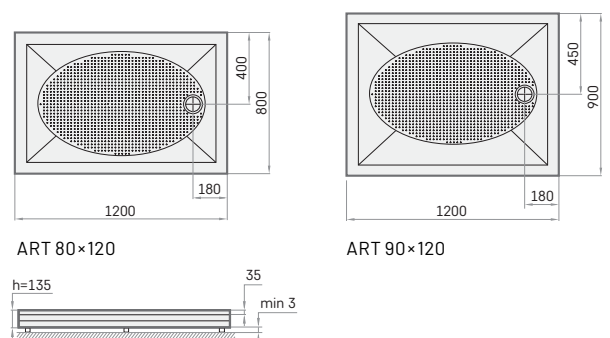

Kit contains: shower tray, panel and adjustable legs

Siphon *TurboFlow*,
ø 90 mm

ART
800×1200 mm
900×1200 mm
h = 135 mm

ART 80 × 120 with kit	530	700	KDPART80X120/xx
ART 90 × 120 with kit	585	730	KDPART90X120/xx
Optional - Siphon <i>TurboFlow</i> , ø 90 mm	65		0205302

Kit contains: shower tray, panel and adjustable legs

Siphon *TurboFlow*,
ø 90 mm

All prices in EUR

Item	Description	Price EUR		Art. NR.
		White	In colour	White / In colour

LARGO 80x100

LARGO
 800x1000 mm
 800x1400 mm
 800x1600 mm
 800x1700 mm
 900x1100 mm
 h = 135 mm