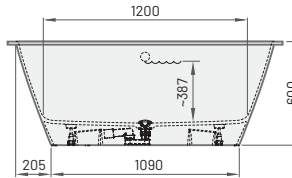

Washbasin with integrated screw places

All prices in EUR

NEW!

SMART 150
 1500×750 mm
 h = 600 mm
 Volume: 228 l
 Weight: 88 kg

Availability: Bathtub SMART 150 available for ordering – 2nd quarter

NEW!

SMART 160
 1600×750 mm
 h = 600 mm
 Volume: 250 l
 Weight: 93 kg

Availability: SMART 160 available for ordering – 3rd quarter

NEW!

SMART 170
 1700×750 mm
 1600-1700×750 mm
 h = 600 mm
 Volume: 250 l
 Weight: 96 kg

Availability: SMART 170 available for ordering – 1st quarter