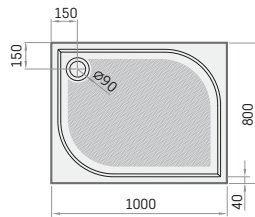

LARGO 80x100