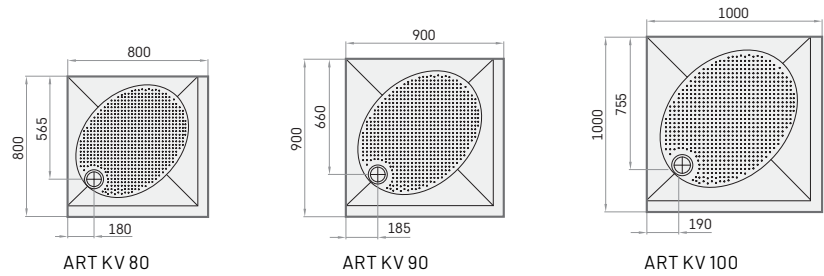

Item	Description	Price EUR		Art. NR.
		White	In colour	White / In colour

ART KV
800×800 mm
900×900 mm
1000×1000 mm
h = 135 mm

ART KV 80 with kit	345	485	KDPARTKV80/xx
ART KV 90 with kit	375	530	KDPARTKV90/xx
ART KV 100 with kit	565	700	KDPARTKV100/xx
Optional - Siphon <i>TurboFlow</i>, ø 90 mm	65		0205302

Kit contains: shower tray, panel and adjustable legs