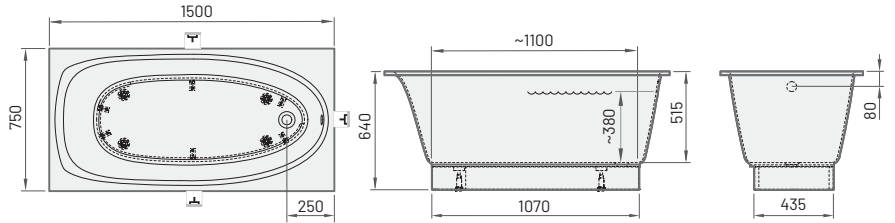

Item	Description	Price EUR		Art. NR.
		White	In colour	White / In colour

UNO 150
1500×750 mm
h = 640 mm
Volume: 210 l
Weight: 83 kg

Bath in Cast Stone	1045	1475	VAUNO/xx
Front panel, small	105	170	PAUNOM/xx
Drain-overflow chromed plastic	120	120	SIFVPAA80/00
TOTAL	1270	1765	
Optional:			
Drain-overflow in metal, chrome colour		260	SIFVUNO/H