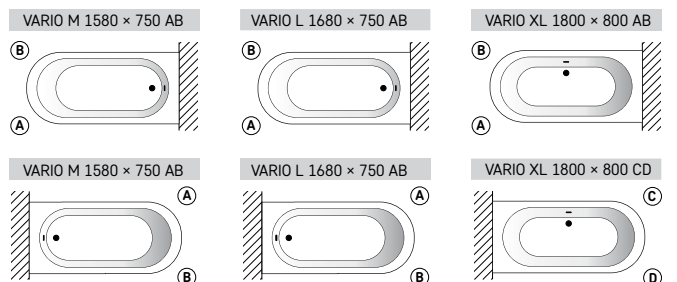

Bath in Cast Stone, VARIO M 1580 × 750 AB	1540	1910	VAVARMAB/xx
Bath in Cast Stone, VARIO L 1680 × 750 AB	1690	2080	VAVARLAB/xx
Bath in Cast Stone, VARIO XL 1800 × 800 AB	2015	2320	VAVARXLAB/xx
Bath in Cast Stone, VARIO XL 1800 × 800 CD	2015	2320	VAVARXLCD/xx