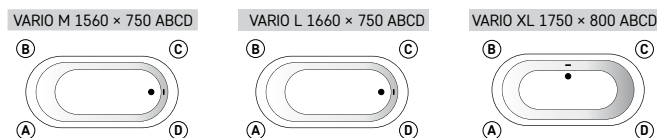

Bath in Cast Stone, VARIO M 1560 × 750 mm ABCD	1820	2190	VAVARMABCD/xx
Bath in Cast Stone, VARIO L 1660 × 750 mm ABCD	1970	2360	VAVARLABCD/xx
Bath in Cast Stone, VARIO XL 1750 × 800 mm ABCD	2295	2600	VAVARXLABCD/xx