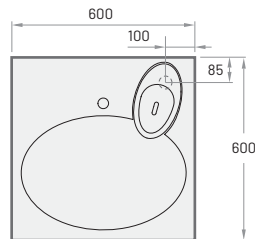

CLARO
600×600 mm
h = 90 mm

Maximum depth of washing machine 470 mm

Overflow option not available

Cast Stone wasbasin with kit*	475	640	KICLASIF/xx

Optional:

Soap tray of another colour	70	100	DEIZTCLA/xx

* Kit contains: soap tray, drain with outlet for washing machine, 2 white brackets