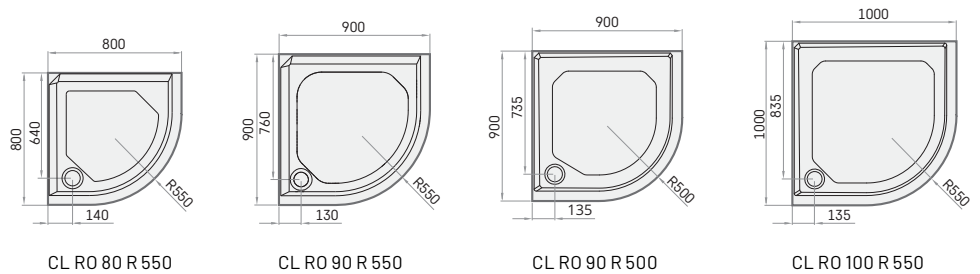

Kit contains: shower tray, panel and adjustable legs

Siphon TurboFlow,
ø 90 mm

<p>CLASSIC RO 800×800 mm 900×900 mm 1000×1000 mm h = 165 mm</p>	CLASSIC RO 80 R 550 with kit	375		KDPCLRO80/00
	CLASSIC RO 90 R 550 with kit	420		KDPCLRO90R550/00
	CLASSIC RO 90 R 500 with kit	420		KDPCLRO90R500/00
	CLASSIC RO 100 R 550 with kit	530		KDPCLRO100/00
Optional - Siphon TurboFlow, ø 90 mm		65		0205302

Kit contains: shower tray, panel and adjustable legs

Siphon TurboFlow,
ø 90 mm

<p>CLASSIC NEW 900×900 mm h = 154 mm</p>	CLASSIC NEW RO 90 R 550 with kit	420		KDPCLNR090/00
	Optional - Siphon TurboFlow, ø 60 mm		65	0205243