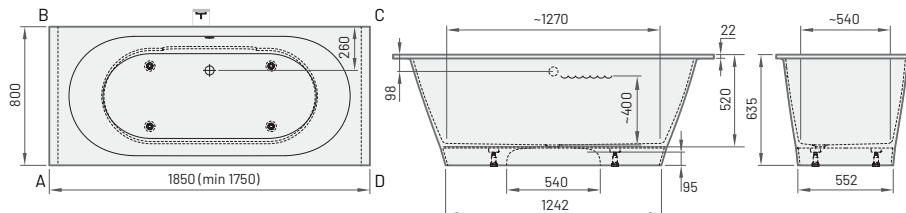

Brackets, 2 pcs., stainless steel	420		IZKLS/NT
-----------------------------------	-----	--	----------

LONG STEP 150
1500×490 mm
h = 110 mm

Washbasin in Cast Stone - right side basin	590	700	ILS1500/D/xx
--	-----	-----	--------------

* For a standard drain-overflow bathtub (Art.NO. SIFVPA80/xx) the minimum length is 1510 mm

VARIO L
 1700×750 mm
 1600-1700×750 mm
 h = 625 mm
 Volume: 220 l
 Weight: 107 kg

* For a standard drain-overflow bathtub (Art.NO. SIFVPA80/xx) the minimum length is 1610 mm

VARIO XL
 1850×800 mm
 1750-1850×800 mm
 h = 635 mm
 Volume: 240 l
 Weight: 135 kg

ROOT

Item	Description	Price EUR		Art. NR.
		White	In colour	White / In colour

Vario collection rectangular bathtub

Bath in Cast Stone, VARIO M 1600 × 750 *	1260	1630	VAVARM/xx
Bath in Cast Stone, VARIO L 1700 × 750 *	1410	1800	VAVARL/xx
Bath in Cast Stone, VARIO XL 1850 × 800	1735	2040	VAVARXL/xx
Shortening the bathtub length to min. (see drawing)	145		RVSA