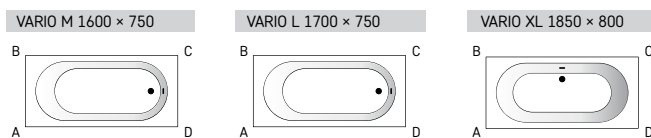

* For a standard drain-overflow bathtub (Art.NO. SIFVPA80/xx) the minimum length is 1510 mm

VARIO L
 1700×750 mm
 1600-1700×750 mm
 h = 625 mm
 Volume: 220 l
 Weight: 107 kg

* For a standard drain-overflow bathtub (Art.NO. SIFVPA80/xx) the minimum length is 1610 mm

VARIO XL
 1850×800 mm
 1750-1850×800 mm
 h = 635 mm
 Volume: 240 l
 Weight: 135 kg

ROOT

Item	Description	Price EUR		Art. NR.
		White	In colour	White / In colour

Vario collection rectangular bathtub

Bath in Cast Stone, VARIO M 1600 × 750 *	1260	1630	VAVARM/xx
Bath in Cast Stone, VARIO L 1700 × 750 *	1410	1800	VAVARL/xx
Bath in Cast Stone, VARIO XL 1850 × 800	1735	2040	VAVARXL/xx
Shortening the bathtub length to min. (see drawing)	145		RVSA