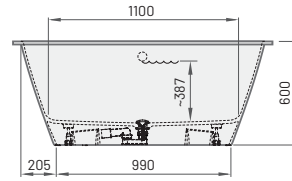

Washbasin with integrated screw places

All prices in EUR

NEW!

SMART 150
 1500×750 mm
 h = 600 mm
 Volume: 228 l
 Weight: 88 kg

Availability: Bathtub SMART 150 available for ordering – 2nd quarter

NEW!

SMART 160
 1600×750 mm
 h = 600 mm
 Volume: 250 l
 Weight: 93 kg