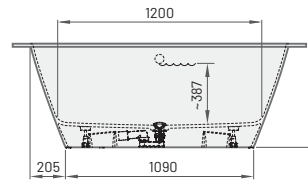

NEW!

SMART 150
1500×750 mm
h = 600 mm
Volume: 228 l
Weight: 88 kg

Availability: Bathtub SMART 150 available for ordering – 2nd quarter

NEW!

SMART 160
1600×750 mm
h = 600 mm
Volume: 250 l
Weight: 93 kg

Availability: SMART 160 available for ordering – 3rd quarter

NEW!

SMART 170
1700×750 mm
1600-1700×750 mm
h = 600 mm
Volume: 250 l
Weight: 96 kg

Availability: SMART 170 available for ordering – 1st quarter

NEW!

SMART 180
1800×750 mm
1700-1800×750 mm
h = 600 mm
Volume: 271 l
Weight: 103 kg

Availability: SMART 180 available for ordering – 2nd quarter

ROOT

Item	Description	Price EUR		Art. NR. White / In colour
		White	In colour	

Smart collection rectangular bathtub

Bath in Cast Stone, SMART 150 (1500 × 750)	1100	1400	VASMA150/xx
Bath in Cast Stone, SMART 160 (1600 × 750)	1285	1655	VASMA160/xx
Bath in Cast Stone, SMART 170 (1700 × 750)	1470	1870	VASMA170/xx
Bath in Cast Stone, SMART 180 (1800 × 750)	1660	2115	VASMA180/xx
Shortening the bathtub length to min. (see drawing)*	145		RVSA

* Attention! The cut edges will be rough and unfinished, intended for installation in a niche.

SMART 150 (1500 × 750)

SMART 160 (1600 × 750)

SMART 170 (1700 × 750)

SMART 180 (1800 × 750)