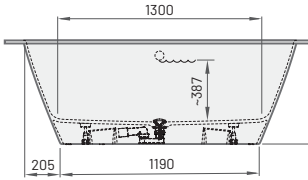

Washbasin with integrated screw places

All prices in EUR

NEW!

SMART 150
 1500×750 mm
 h = 600 mm
 Volume: 228 l
 Weight: 88 kg

Availability: Bathtub SMART 150 available for ordering – 2nd quarter

NEW!

SMART 160
 1600×750 mm
 h = 600 mm
 Volume: 250 l
 Weight: 93 kg

Availability: SMART 160 available for ordering – 3rd quarter

NEW!

SMART 170
 1700×750 mm
 1600-1700×750 mm
 h = 600 mm
 Volume: 250 l
 Weight: 96 kg

Availability: SMART 170 available for ordering – 1st quarter

NEW!

SMART 180
 1800×750 mm
 1700-1800×750 mm
 h = 600 mm
 Volume: 271 l
 Weight: 103 kg

Availability: SMART 180 available for ordering – 2nd quarter

ROOT

Item	Description	Price EUR		Art. NR. White / In colour
		White	In colour	