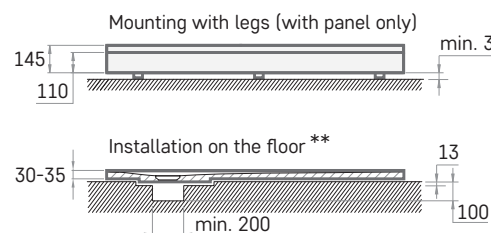

2. Make sure the walls are straight, to avoid unexpected gaps between the wall and shower tray

Example of shower tray drawing:

The dimensions of the drawing are: DIMENSIONS FOR THE WALL
 DIMENSIONS FOR THE SHOWER TRAY

If the shower tray is to be placed in a niche, the tray length and width dimensions of the gauge must be reduced by 3 mm.

Additional information to consider when ordering a CRAFT shower tray

1. To ensure extra strength, all CRAFT shower trays are made with an additional layer of reinforcement. This means that if the shower tray is to be placed on a surface without legs, the surface must be prepared with an additional recess.

2. Taking into account the specifics of CRAFT shower tray production, due to the drop in shape, the edges of the shower tray may be offset from a straight plane.

Dimensions for Cast stone shower trays:

Dimensions for Silkstone shower trays:

** 3 mm thick polypropylene must be laid between the shower tray and the surface

ORDER FORM FOR CRAFT MADE TO MEASURE SHOWER TRAY

In the checkered field, taking into account the indicated scale, make a sketch of the drawing of the shower tray, use the example.
 If the sketch is already prepared and you fill out the form electronically - upload the image of the drawing by clicking on the area of the drawing boxes or add the drawing separately.