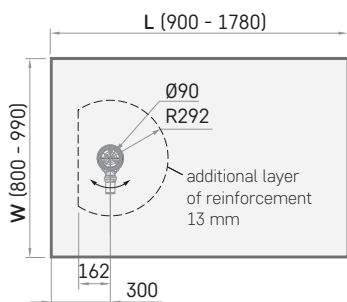

Dimensions for Silkstone shower trays:

** 3 mm thick polypropylene must be laid between the shower tray and the surface