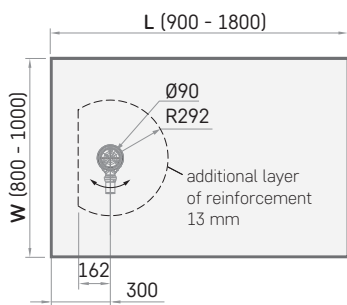

Dimensions for Cast stone shower trays: