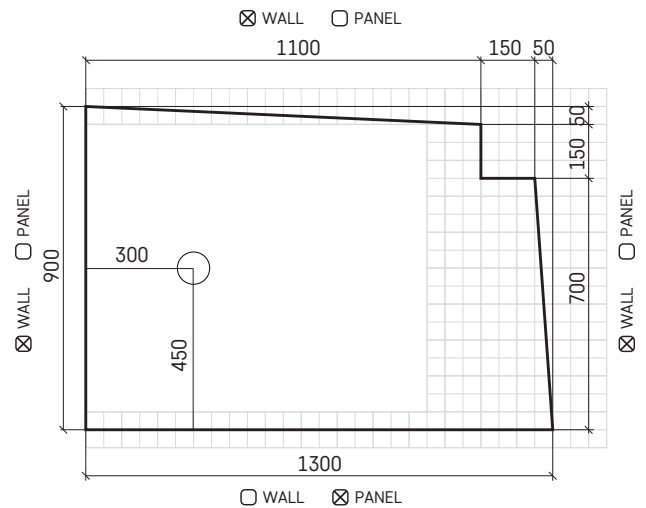

3. Draw your shower tray:

- read suggestions on how to measure (top right corner);
- measure the place, where your shower tray will lay;
- draw perimeter of your shower tray in the grid:
 - the perimeter of shower tray has to fit within the perimeter of grid,
 - scaling of one grid box is 50 × 50 mm,
 - show measurements for all sides of your shower tray in the form of projections of these sides on the perimeter of grid below (see example to the right)

- Rectangle (angles do not need to be indicated in the drawing)
 Irregular

8. Special remarks:

How to measure

1. All measurements have to be made:

- in millimeters,
- for the height in which shower tray will be installed
- to walls with done finishing, e.g., walls with tiles

2. Make sure the walls are straight, to avoid unexpected gaps between the wall and shower tray

Example of shower tray drawing:

The dimensions of the drawing are: DIMENSIONS FOR THE WALL
 DIMENSIONS FOR THE SHOWER TRAY