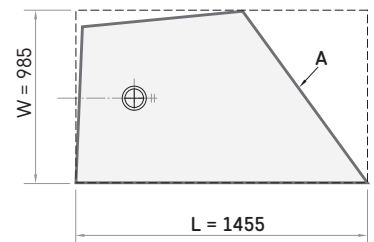

Dimensions for Cast stone shower trays: