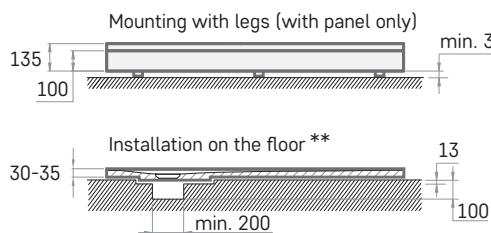

Dimensions for Cast stone shower trays: