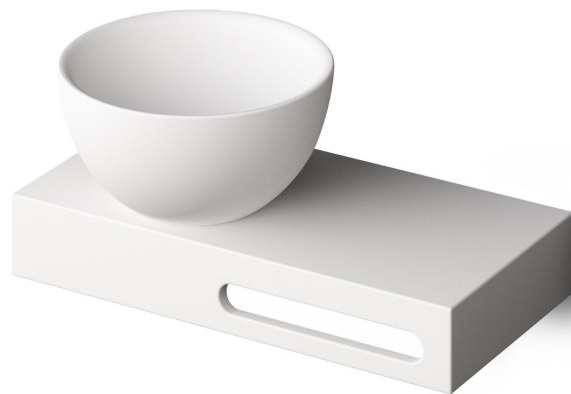

# Do with shelf

## TECHNICAL INFORMATION

Size: 400 x 200 mm, h = 178 mm

Weight: 9.5 kg