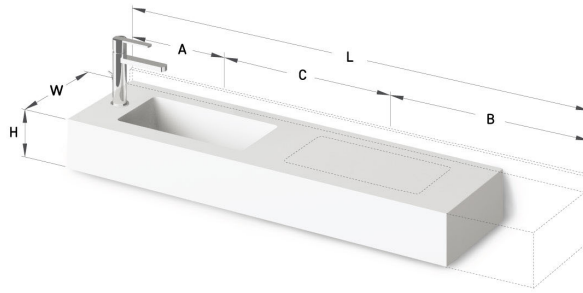

Stretto MTM

TECHNICAL INFORMATION

Size: 500 x 300 mm, h = 150 mm

Size: 500 x 300 mm, h = 150 mm

TECHNICAL DRAWINGS

Ūnijas iela 12a,
Rīga, Latvija

View product: