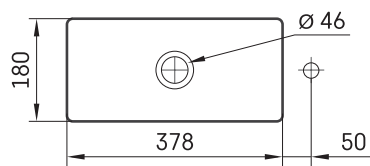

Stretto MTM

TECHNICAL INFORMATION

Size: 500 x 300 mm, h = 150 mm

Size: 500 x 300 mm, h = 150 mm

TECHNICAL DRAWINGS

Ūnijas iela 12a,
Rīga, Latvija

View product: