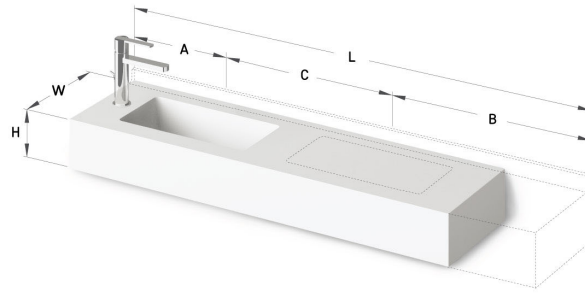

Stretto MTM

TECHNICAL INFORMATION

Size: 500 x 300-400 mm, h = 150 mm

Size: 500 x 300-400 mm, h = 150 mm

TECHNICAL DRAWINGS

Ūnijas iela 12a,
Rīga, Latvija

View product: