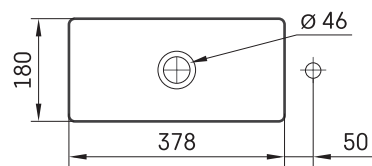

Stretto MTM

TECHNICAL INFORMATION

Size: 500 x 300-400 mm, h = 150 mm

Size: 500 x 300-400 mm, h = 150 mm

TECHNICAL DRAWINGS

Ūnijas iela 12a,
Rīga, Latvija

View product: