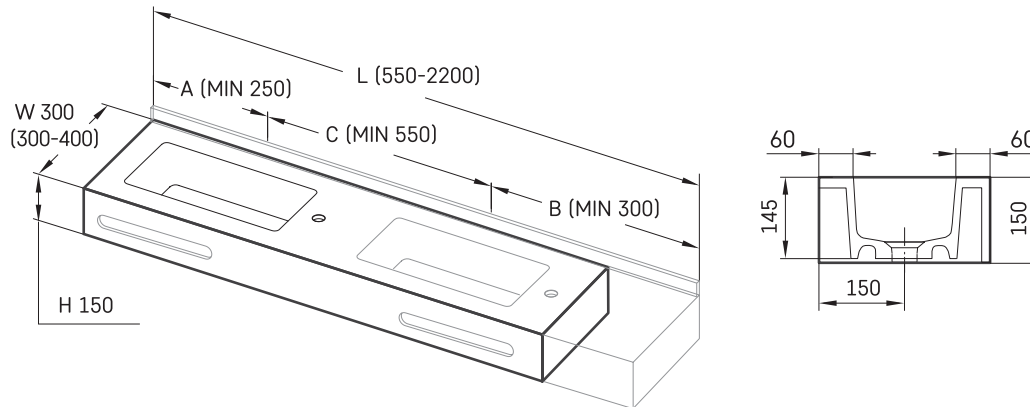

Stretto MTM

TECHNICAL INFORMATION

Size: 500 x 300-400 mm, h = 150 mm

Size: 500 x 300-400 mm, h = 150 mm

TECHNICAL DRAWINGS

Ūnijas iela 12a,
Rīga, Latvija

View product: