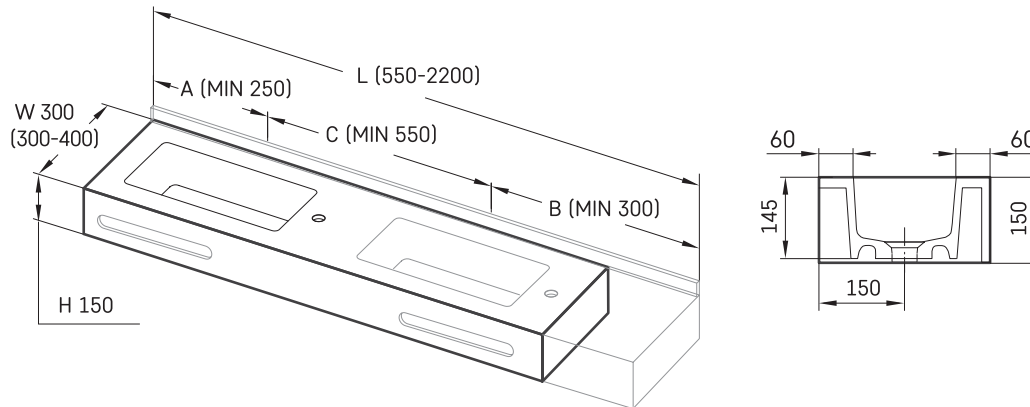

Stretto MTM

TECHNICAL INFORMATION

Size: 500 x 300 mm, h = 150 mm

Size: 500 x 300 mm, h = 150 mm

TECHNICAL DRAWINGS

Ūnijas iela 12a,
Rīga, Latvija

View product: