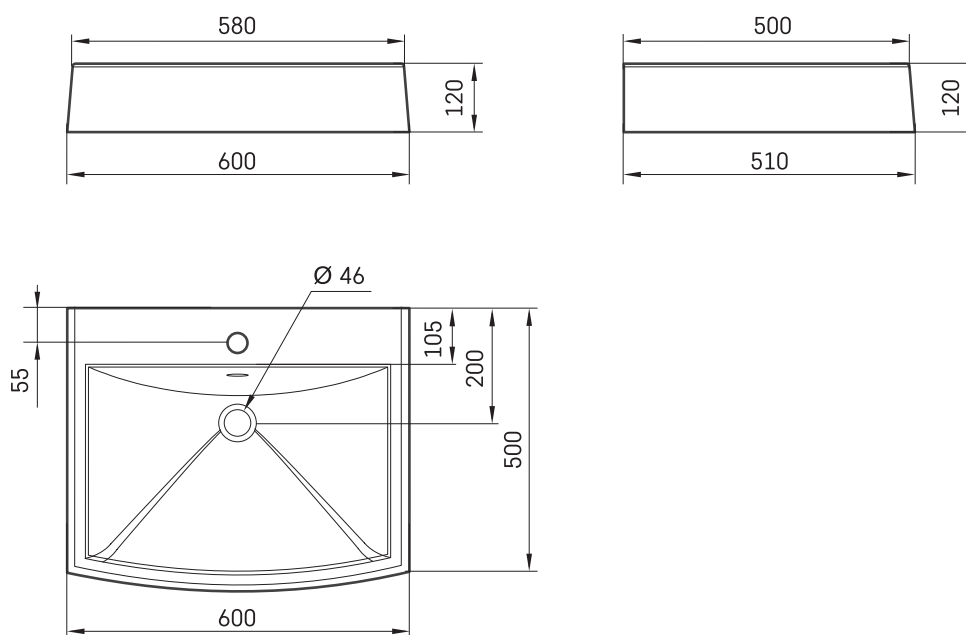

Step

TECHNICAL INFORMATION

Size: 600 x 500 mm, h = 120 mm

Weight: 19 kg

Optional:

Brackets, 2 pcs., white: IZKTR/00

TECHNICAL DRAWINGS

View product: