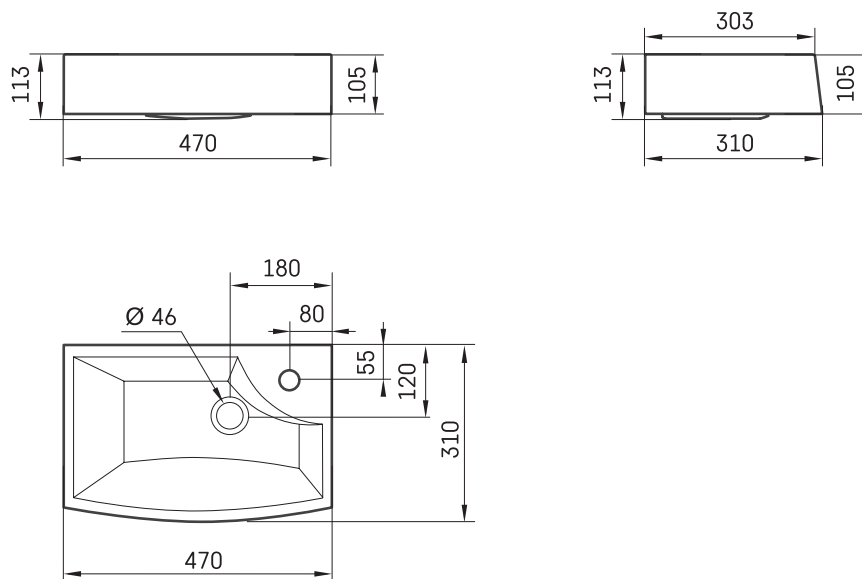

Step Mini

TECHNICAL INFORMATION

Size: 470 x 310 mm, h = 105 mm

Weight: 9 kg

Optional:

Brackets, 2 pcs., white: IZKMST/00

TECHNICAL DRAWINGS

View product: