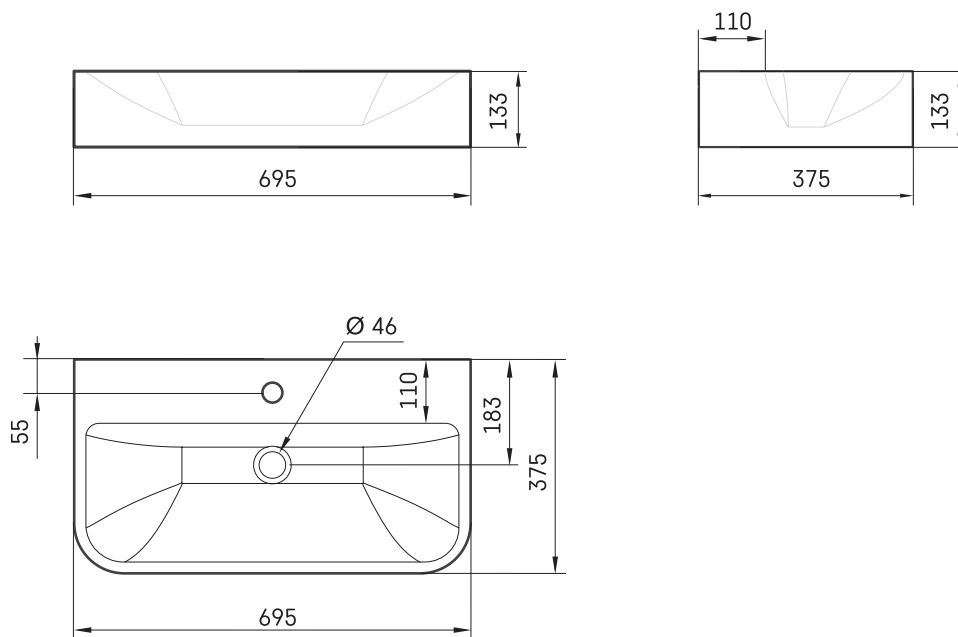

Samba 70

TECHNICAL INFORMATION

Size: 695 x 375 mm, h = 133 mm

Weight: 13 kg

Optional:

Brackets, 2 pcs., white: IZKSA/00

TECHNICAL DRAWINGS

View product: