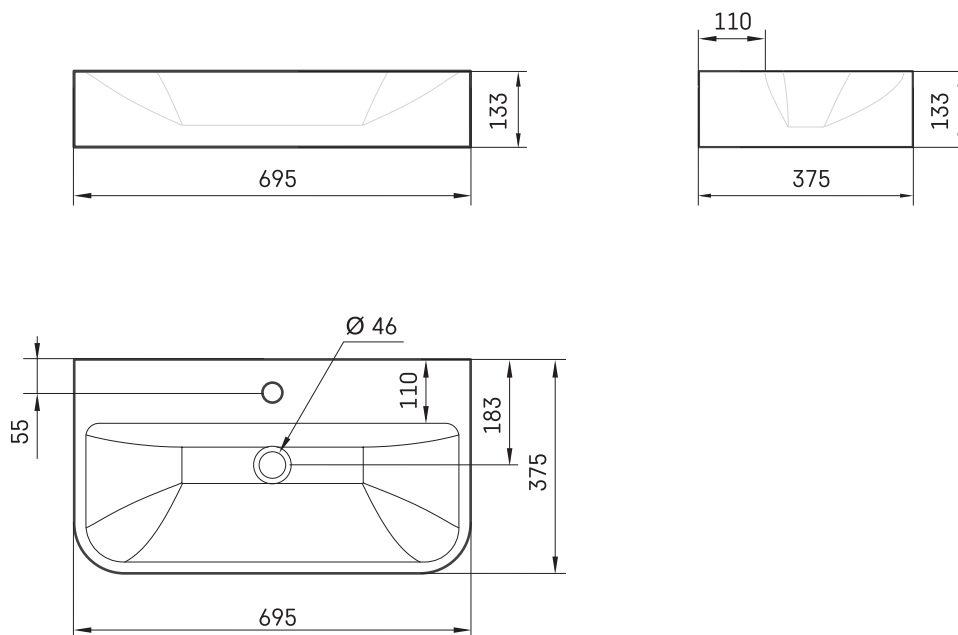

Samba 70

TECHNICAL INFORMATION

Size: 695 x 375 mm, h = 133 mm

Weight: 13 kg

Optional:

Brackets, 2 pcs., white: IZKSA/00

TECHNICAL DRAWINGS

View product: