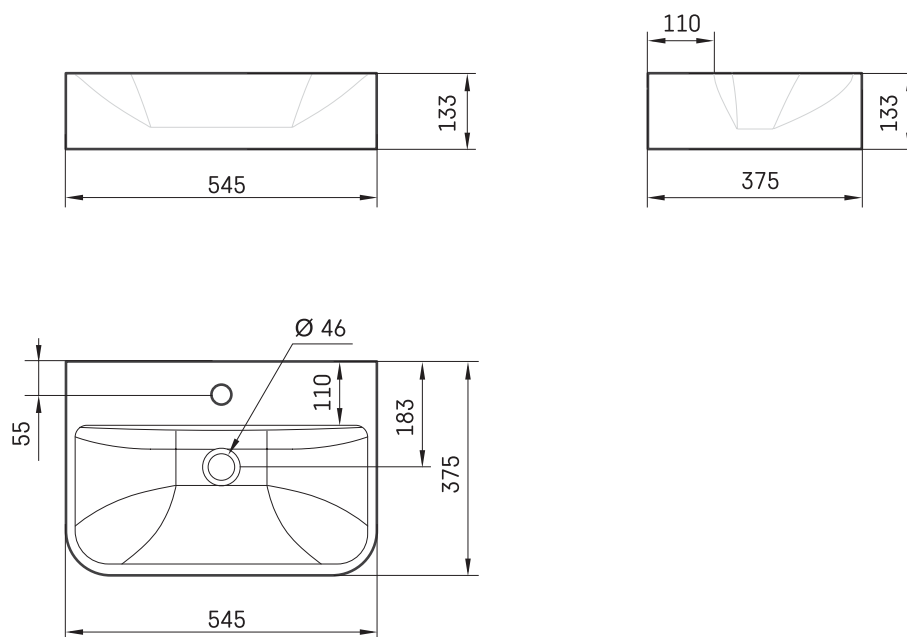

Samba 55

TECHNICAL INFORMATION

Size: 545 x 375 mm, h = 133 mm

Weight: 11 kg

Optional:

Brackets, 2 pcs., white: IZKSA/00

TECHNICAL DRAWINGS

View product: