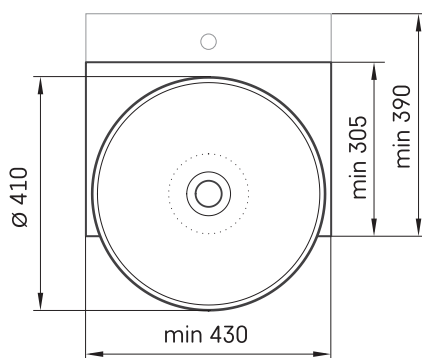

TECHNICAL DRAWINGS