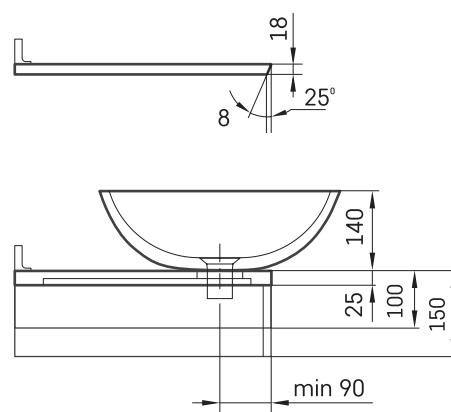

TECHNICAL DRAWINGS