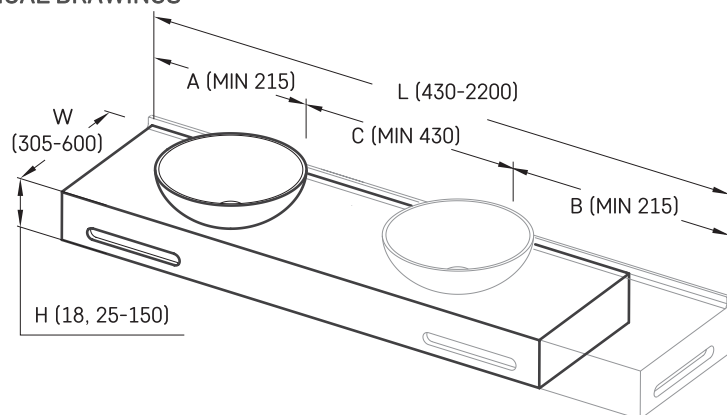

TECHNICAL DRAWINGS