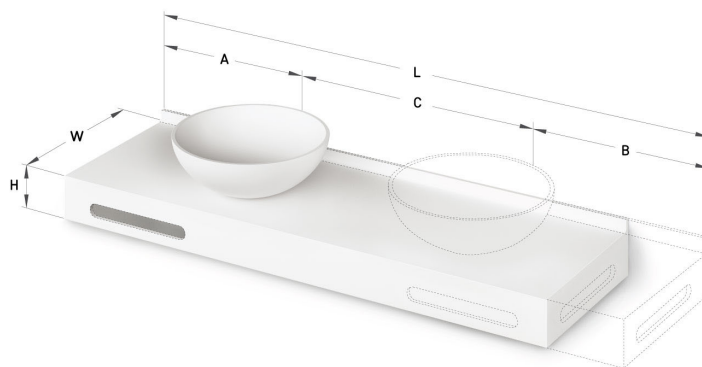

# Round ON-TOP MTM

## TECHNICAL INFORMATION

Size: 430 x 305 mm, h = 25 mm