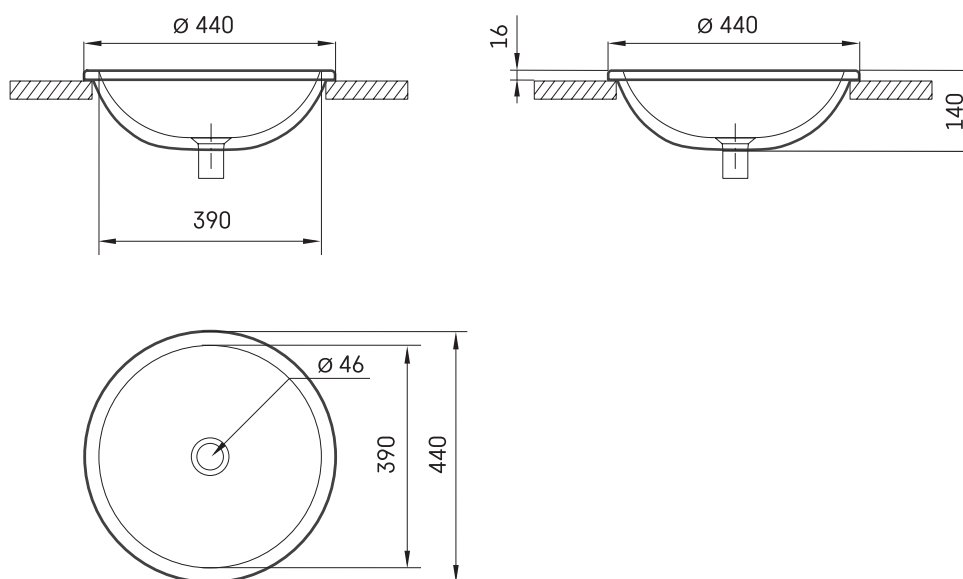

## TECHNICAL INFORMATION

Size:  $\varnothing$  440 mm, h = 140 mm

Weight: 8 kg

## TECHNICAL DRAWINGS

View product: