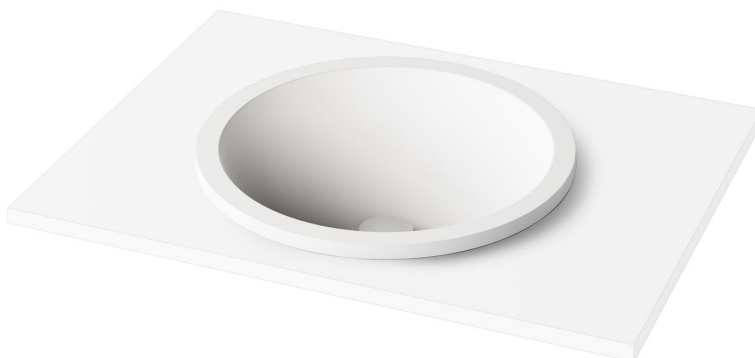

# Round In

## TECHNICAL INFORMATION

Size:  $\varnothing$  440 mm, h = 140 mm

Weight: 8 kg

### Optional:

Permanent open drain with Silkstone® cover:  
DEIZSNOP/00