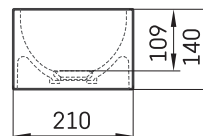

RE D

TECHNICAL INFORMATION

Size: 400 x 210 mm, h = 140 mm

Weight: 7 kg

Optional:

Permanent open drain with Silkstone® cover:
DEIZSNOP/00

TECHNICAL DRAWINGS

View product: