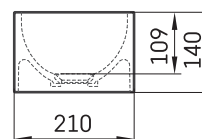

TECHNICAL DRAWINGS