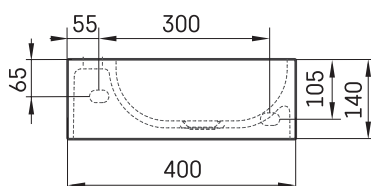

RE D

TECHNICAL INFORMATION

Size: 400 x 210 mm, h = 140 mm

Weight: 7 kg

Optional:

Permanent open drain with Silkstone® cover:
DEIZSNOP/00

TECHNICAL DRAWINGS

View product: