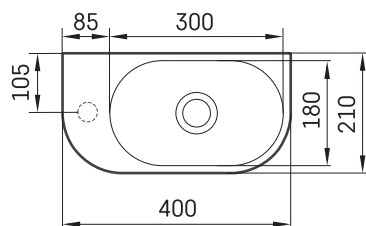

RE D

TECHNICAL INFORMATION

Size: 400 x 210 mm, h = 140 mm

Weight: 7 kg

Optional:

Permanent open drain with Silkstone® cover:
DEIZSNOP/00

TECHNICAL DRAWINGS

View product: