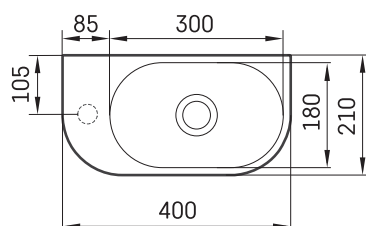

TECHNICAL DRAWINGS