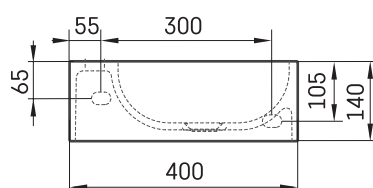

TECHNICAL DRAWINGS