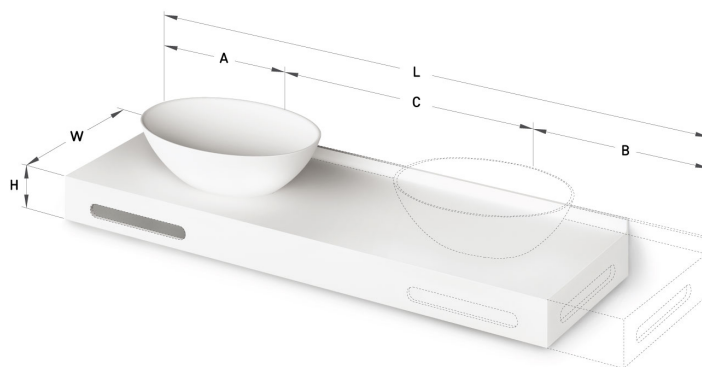

## TECHNICAL INFORMATION

Size: 550-2200 x 320-600 mm, h = 25-150 mm

Product segment: **MTM**