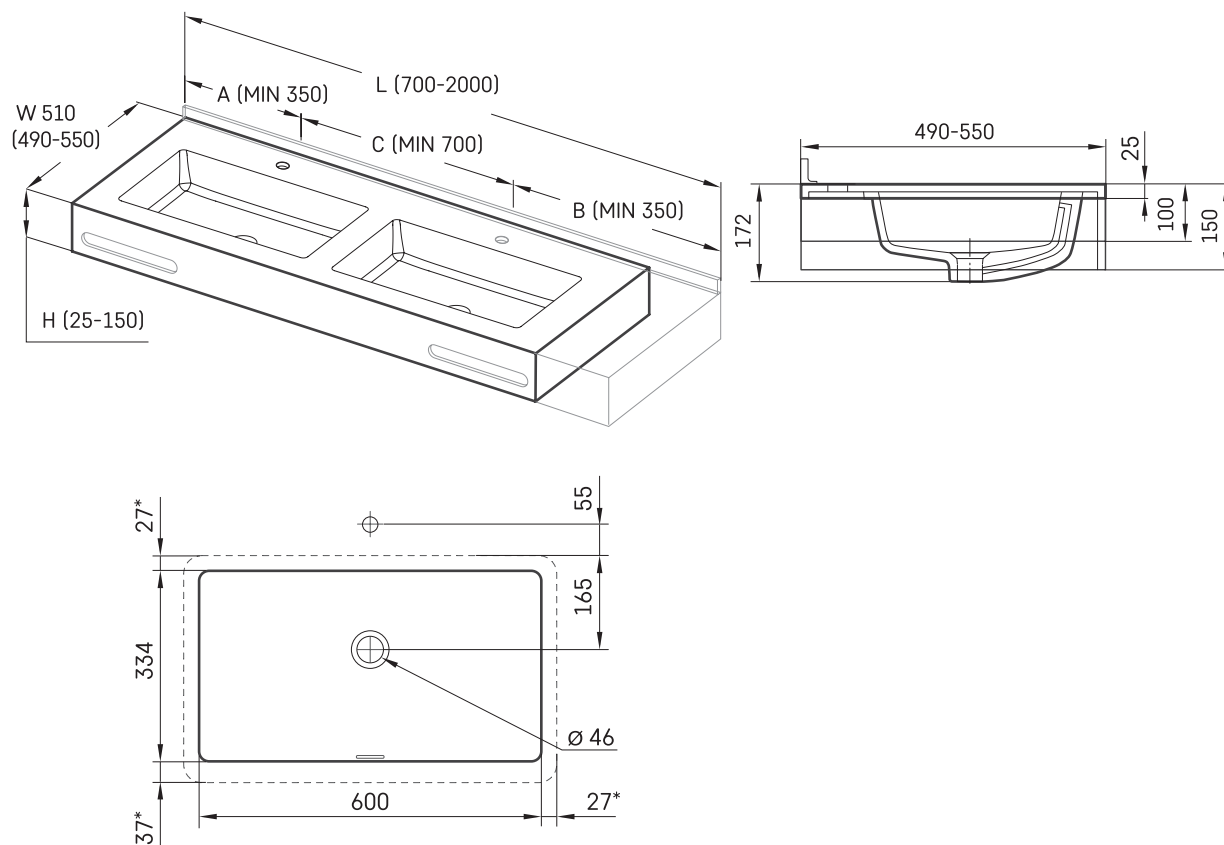

TECHNICAL DRAWINGS

Ūnijas iela 12a,
Rīga, Latvija

View product: