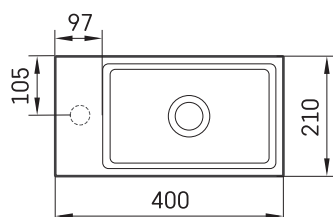

MI D

TECHNICAL INFORMATION

Size: 400 x 210 mm, h = 140 mm

Weight: 6.5 kg

Optional:

Permanent open drain with Silkstone® cover:
DEIZSNOP/00

TECHNICAL DRAWINGS

View product: