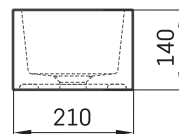

MI D

TECHNICAL INFORMATION

Size: 400 x 210 mm, h = 140 mm

Weight: 6.5 kg

Optional:

Permanent open drain with Silkstone® cover:
DEIZSNOP/00

TECHNICAL DRAWINGS

View product: