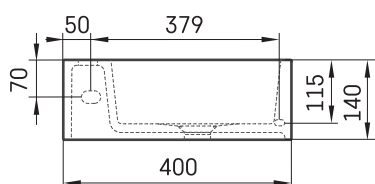

MI D

TECHNICAL INFORMATION

Size: 400 x 210 mm, h = 140 mm

Weight: 6.5 kg

Optional:

Permanent open drain with Silkstone® cover:
DEIZSNOP/00

TECHNICAL DRAWINGS

View product: