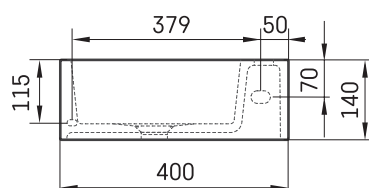

MI A

TECHNICAL INFORMATION

Size: 400 x 210 mm, h = 140 mm

Weight: 6.5 kg

Optional:

Permanent open drain with Silkstone® cover:
DEIZSNOP/00

TECHNICAL DRAWINGS

View product: