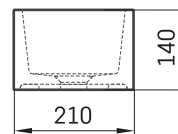

MI A

TECHNICAL INFORMATION

Size: 400 x 210 mm, h = 140 mm

Weight: 6.5 kg

Optional:

Permanent open drain with Silkstone® cover:
DEIZSNOP/00

TECHNICAL DRAWINGS

View product: