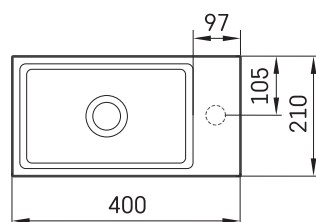

MI A

TECHNICAL INFORMATION

Size: 400 x 210 mm, h = 140 mm

Weight: 6.5 kg

Optional:

Permanent open drain with Silkstone® cover:
DEIZSNOP/00

TECHNICAL DRAWINGS

View product: