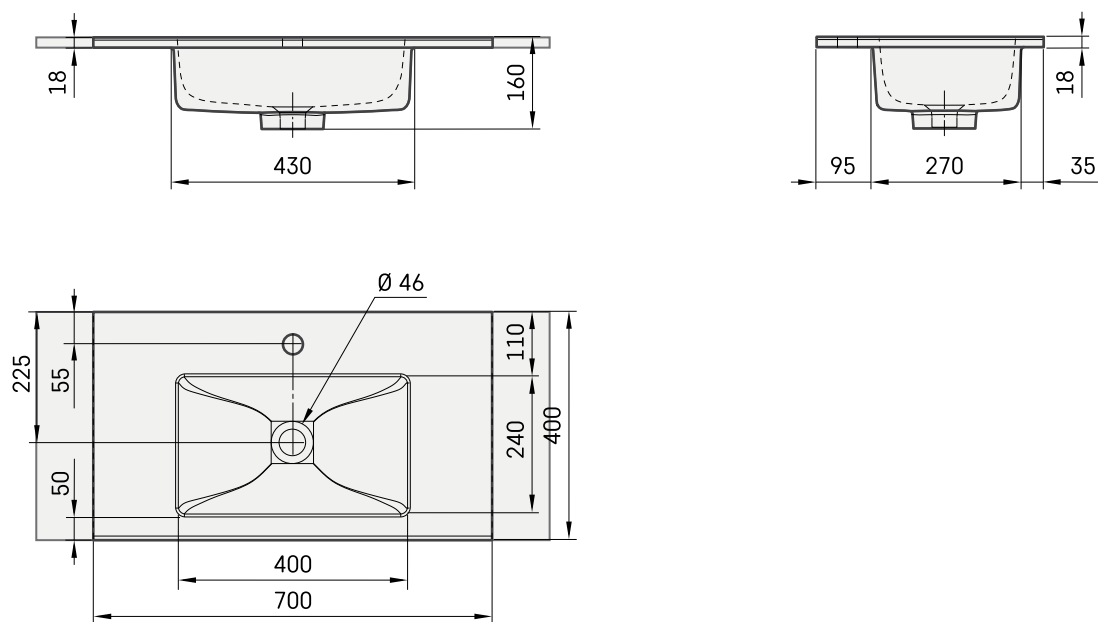

Loto Mini 70

TECHNICAL INFORMATION

Size: 700 x 400 mm, h = 18 mm

Weight: 15 kg

Optional:

Brackets 310 mm: IZKSS310GB1/00

Permanent open drain in metal, chrome colour cover:
L2264

Permanent open drain with Cast Stone cover:
DKIZPBNOP/xx

TECHNICAL DRAWINGS

View product: