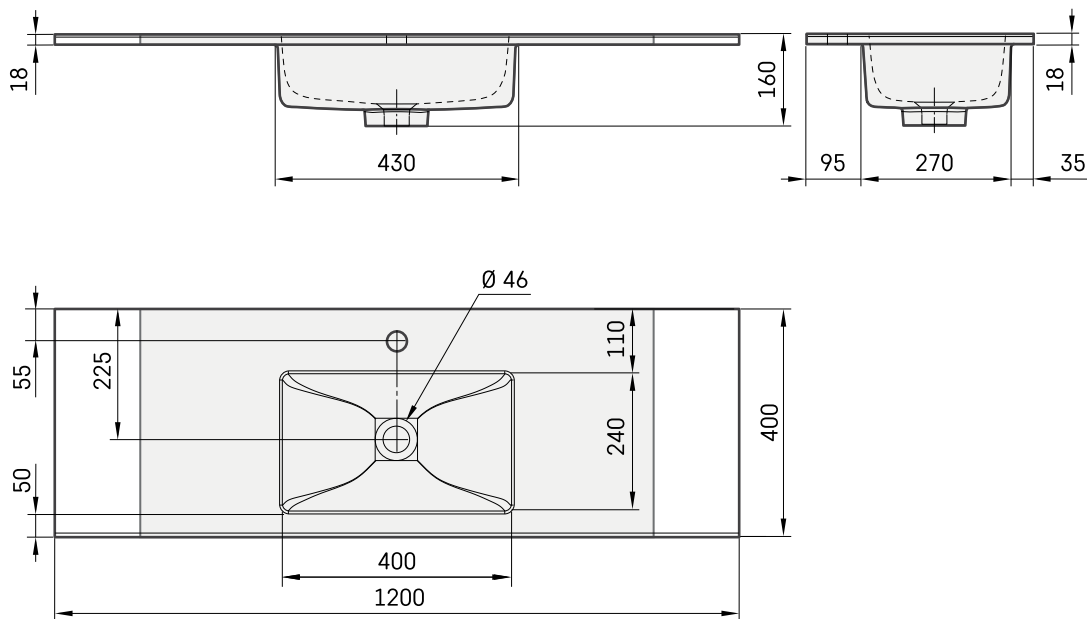

Loto Mini 120

TECHNICAL INFORMATION

Size: 1200 x 400 mm, h = 18 mm

Weight: 24 kg

Optional:

Brackets 310 mm: IZKSS310GB1/00

Permanent open drain in metal, chrome colour cover:
L2264

Permanent open drain with Cast Stone cover:
DKIZPBNOP/xx

TECHNICAL DRAWINGS

View product: