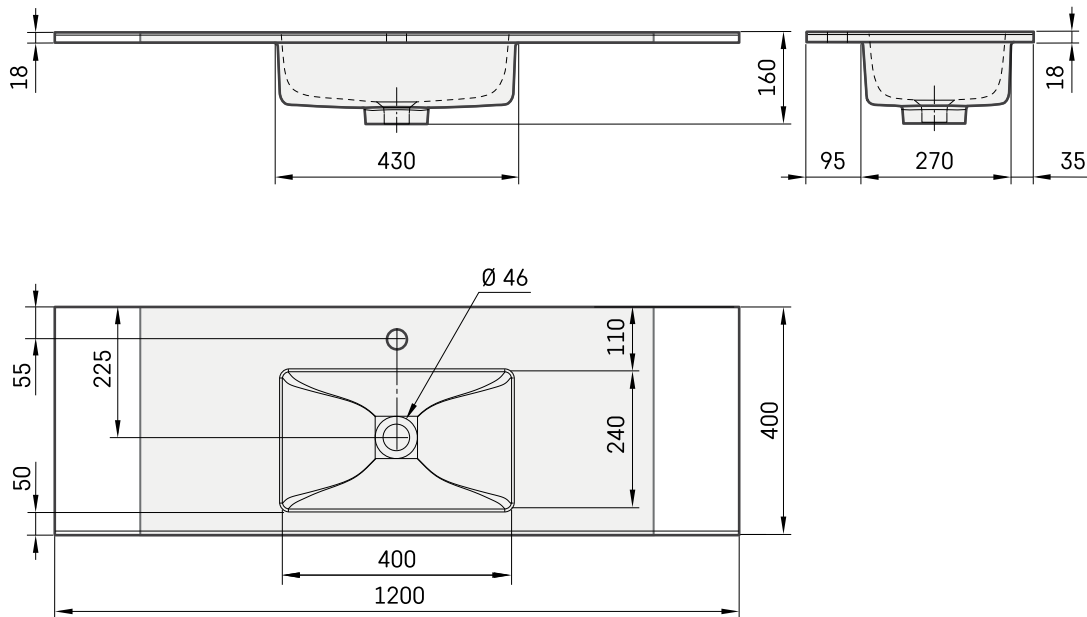

Loto Mini 120

TECHNICAL INFORMATION

Size: 1200 x 400 mm, h = 18 mm

Weight: 24 kg

Optional:

Brackets 310 mm: IZKSS310GB1/00

Permanent open drain in metal, chrome colour cover:
L2264

Permanent open drain with Cast Stone cover:
DKIZPBNOP/xx

TECHNICAL DRAWINGS

View product: