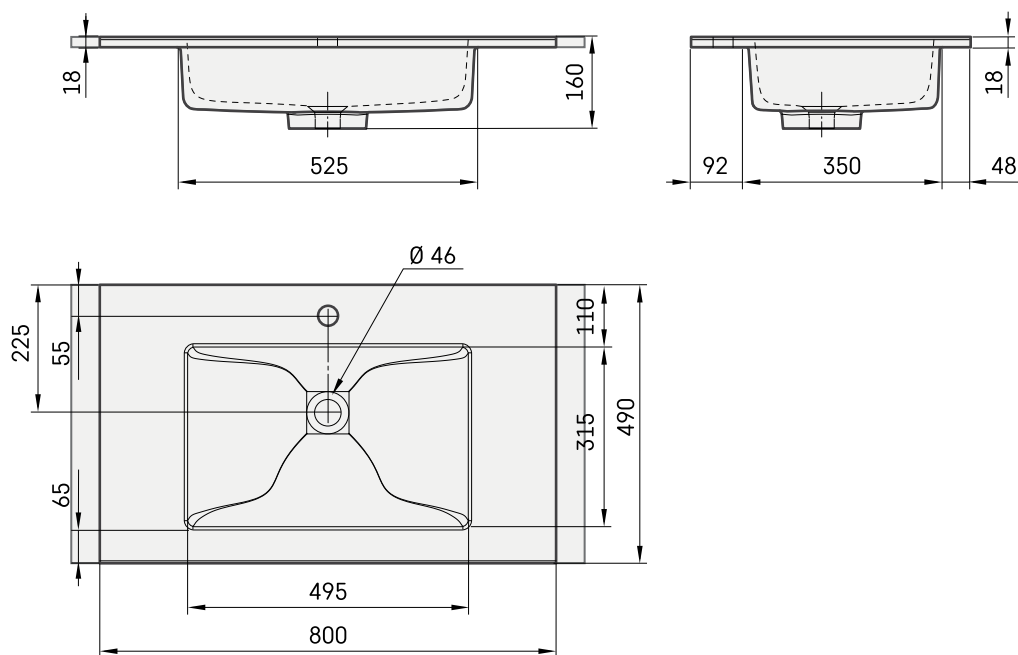

Loto 80

TECHNICAL INFORMATION

Size: 800 x 490 mm, h = 18 mm

Weight: 14 kg

Optional:

Brackets 400 mm: IZKSS400GB1/00

Permanent open drain in metal, chrome colour cover:
L2264

Permanent open drain with Cast Stone cover:
DKIZPBNOP/xx

TECHNICAL DRAWINGS

View product: