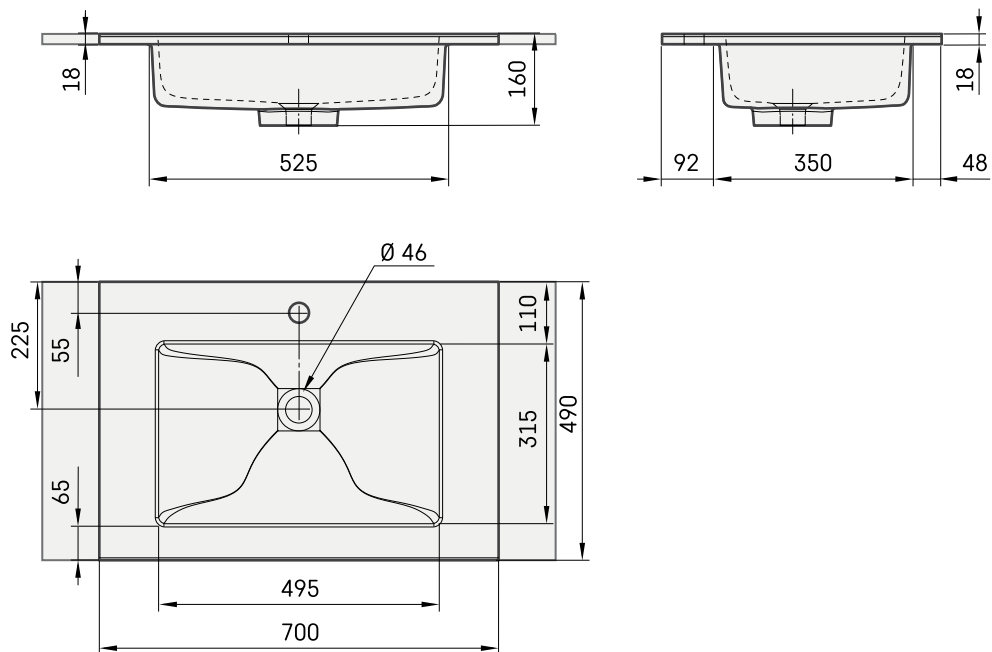

Loto 70

TECHNICAL INFORMATION

Size: 700 x 490 mm, h = 18 mm

Weight: 14 kg

Optional:

Brackets 400 mm: IZKSS400GB1/00

Permanent open drain in metal, chrome colour cover:
L2264

Permanent open drain with Cast Stone cover:
DKIZPBNOP/xx

TECHNICAL DRAWINGS

View product: