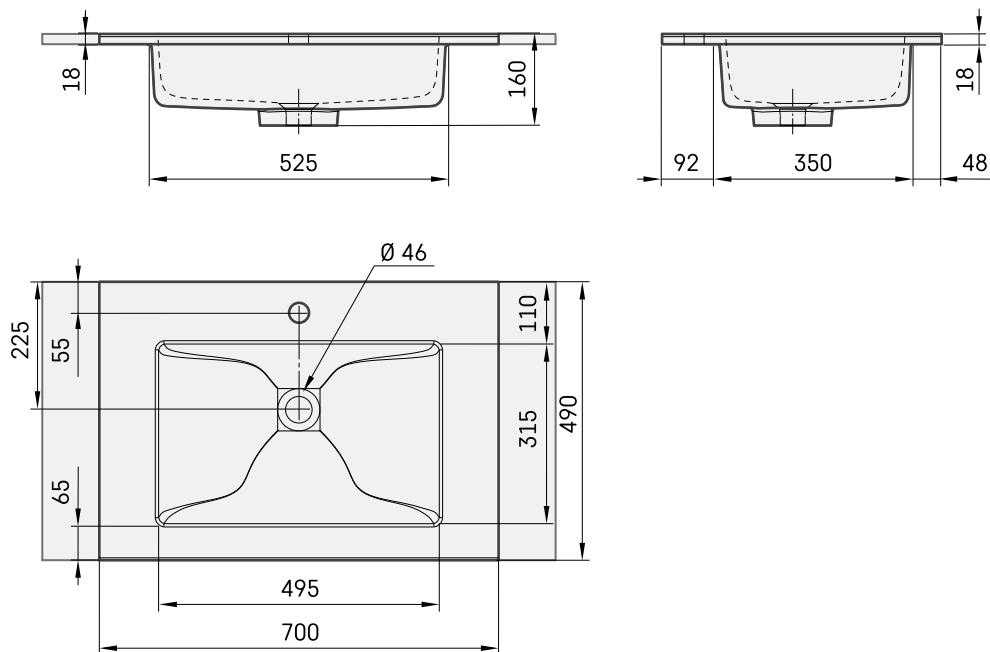

## TECHNICAL INFORMATION

Size: 700 x 490 mm, h = 18 mm

Weight: 14 kg

### Optional:

Brackets 400 mm: IZKSS400GB1/00

Permanent open drain in metal, chrome colour cover:  
L2264

Permanent open drain with Cast Stone cover:  
DKIZPBNOP/xx

## TECHNICAL DRAWINGS

View product: