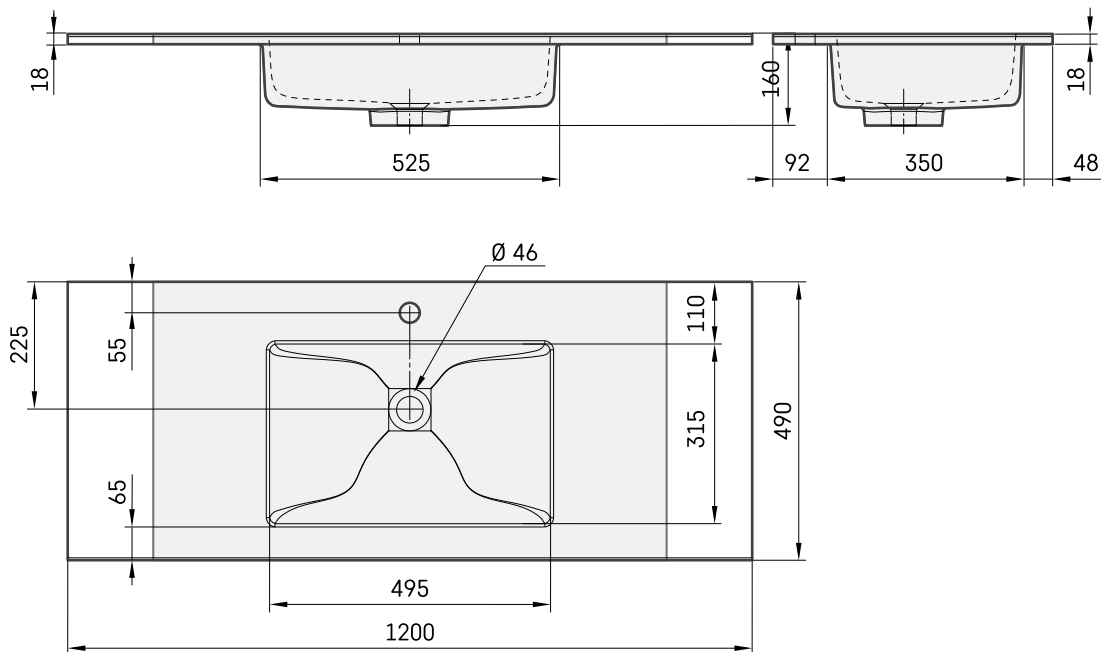

Loto 120

TECHNICAL INFORMATION

Size: 1200 x 490 mm, h = 18 mm

Weight: 24 kg

Optional:

Brackets 400 mm: IZKSS400GB1/00

Permanent open drain in metal, chrome colour cover:
L2264

Permanent open drain with Cast Stone cover:
DKIZPBNOP/xx

TECHNICAL DRAWINGS

View product: