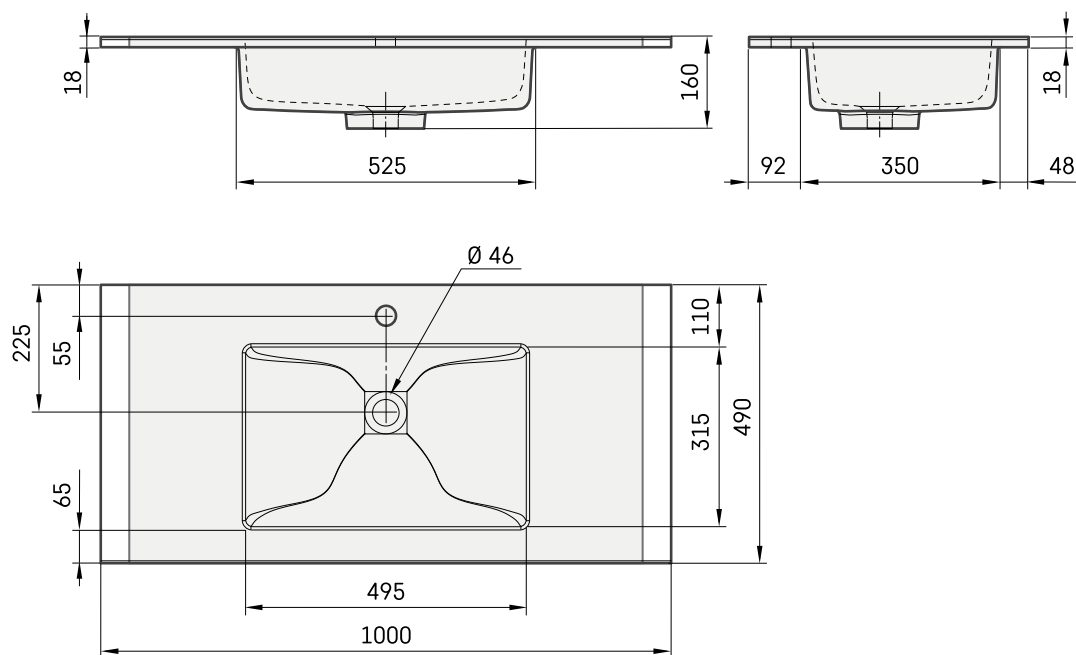

Loto 100

TECHNICAL INFORMATION

Size: 1000 x 490 mm, h = 18 mm

Weight: 24 kg

Optional:

Brackets 400 mm: IZKSS400GB1/00

Permanent open drain in metal, chrome colour cover:
L2264

Permanent open drain with Cast Stone cover:
DKIZPBNOP/xx

TECHNICAL DRAWINGS

View product: