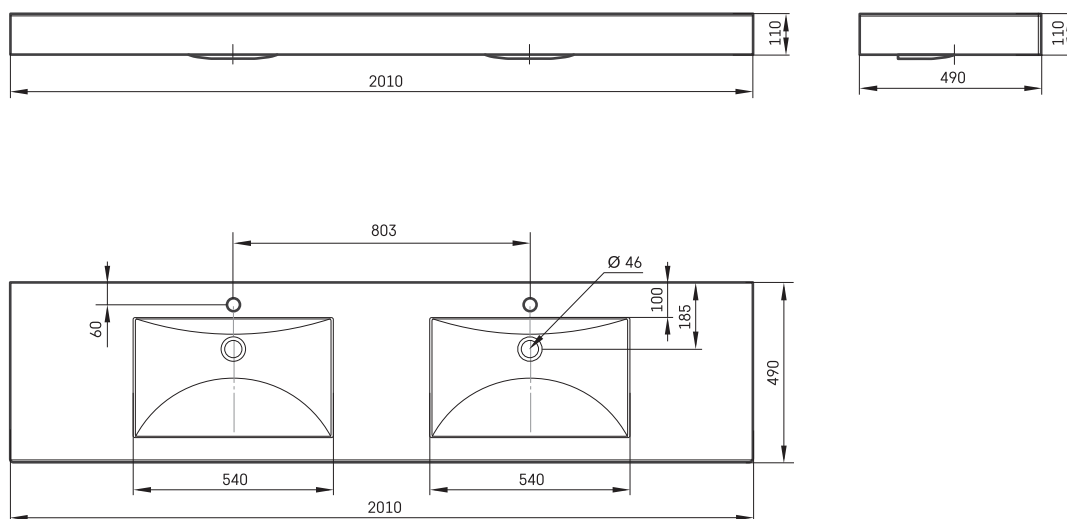

## TECHNICAL INFORMATION

Size: 2010 x 490 mm, h = 110 mm

Weight: 52 kg

## TECHNICAL DRAWINGS

View product: