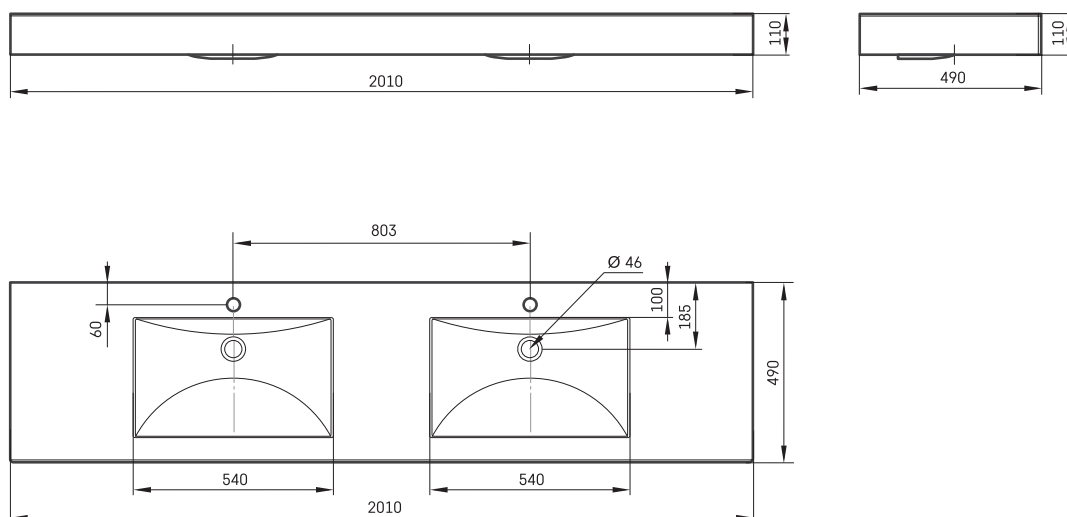

Long Step Duo

TECHNICAL INFORMATION

Size: 2010 x 490 mm, h = 110 mm

Weight: 52 kg

Optional:

Brackets, 3 pcs., white or satin colour: IZKLSW/xx

Brackets, 3 pcs., stainless steel: IZKLSW/NT

TECHNICAL DRAWINGS