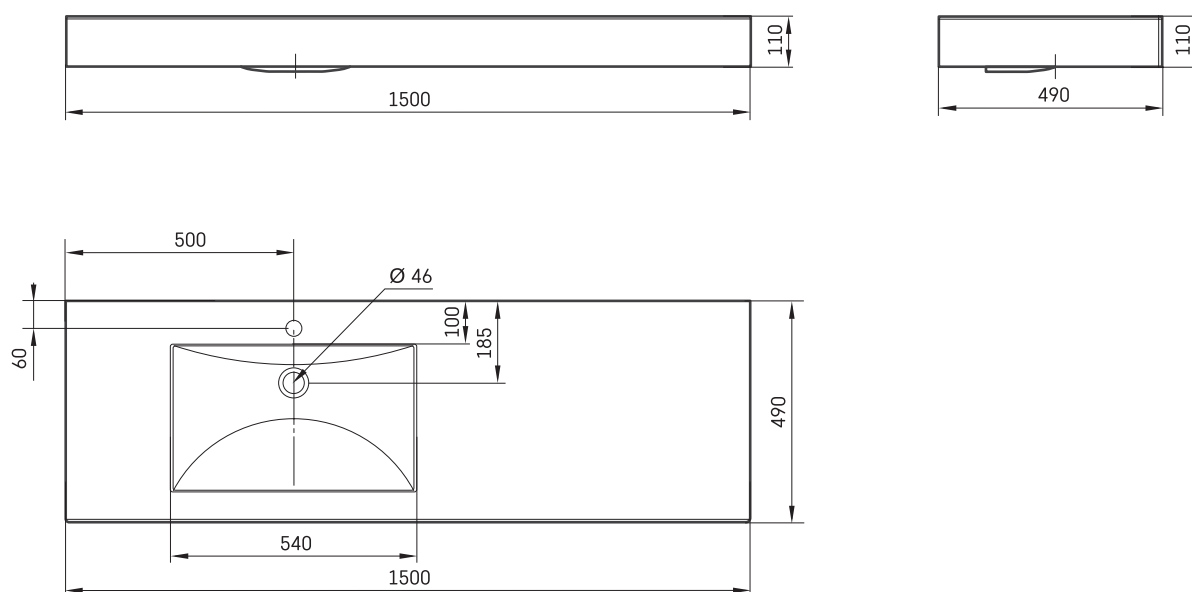

Long Step 150 A

TECHNICAL INFORMATION

Size: 1500 x 490 mm, h = 110 mm

Weight: 44 kg

Optional:

Brackets, 2 pcs., white or satin colour: IZKLS/xx

Brackets, 2 pcs., stainless steel: IZKLS/NT

TECHNICAL DRAWINGS