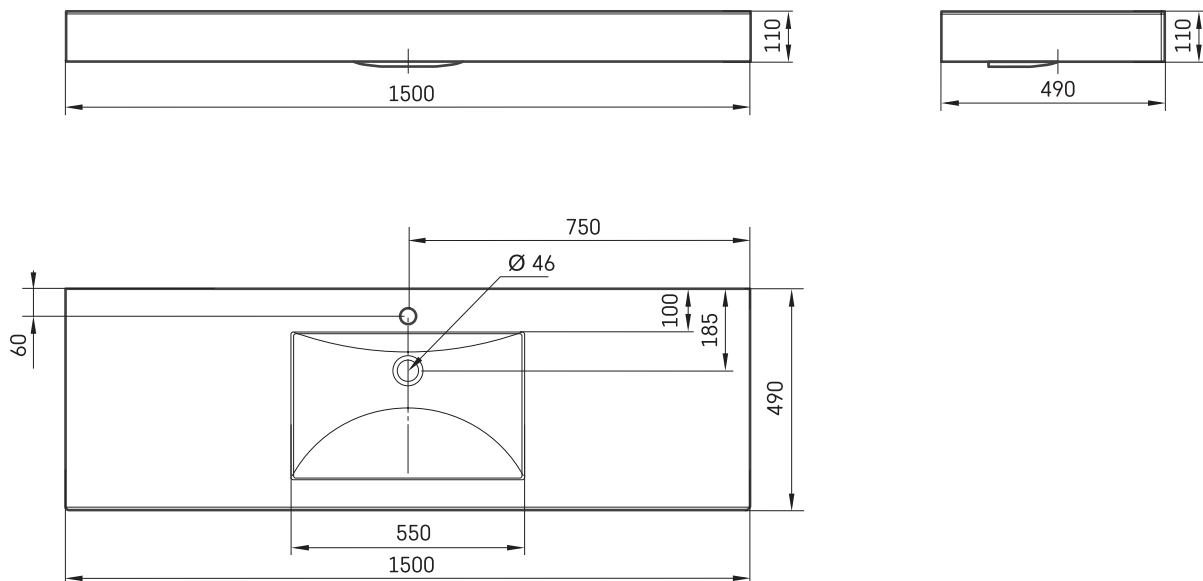

## TECHNICAL INFORMATION

Size: 1500 x 490 mm, h = 110 mm

Weight: 44 kg

## TECHNICAL DRAWINGS

View product: