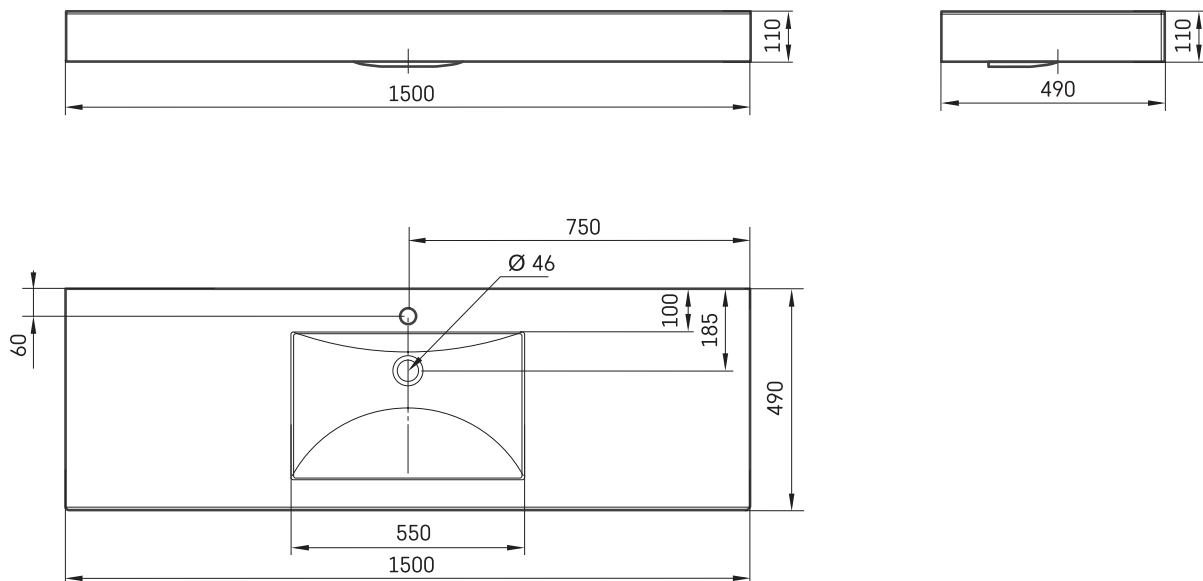

TECHNICAL DRAWINGS