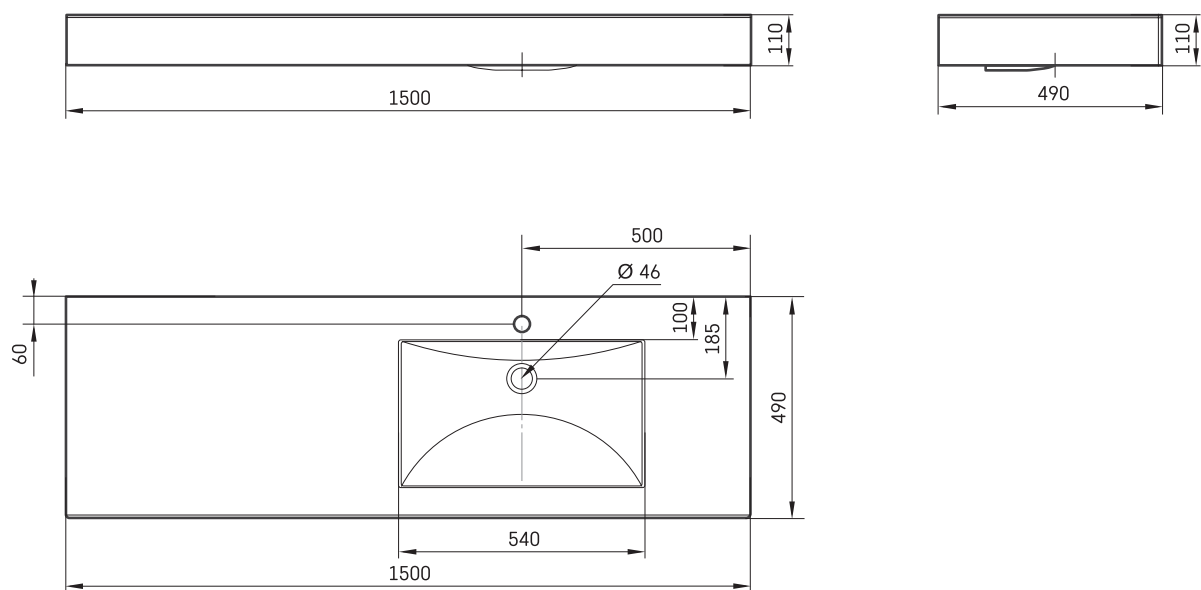

## TECHNICAL INFORMATION

Size: 1500 x 490 mm, h = 110 mm

Weight: 44 kg

## TECHNICAL DRAWINGS

View product: