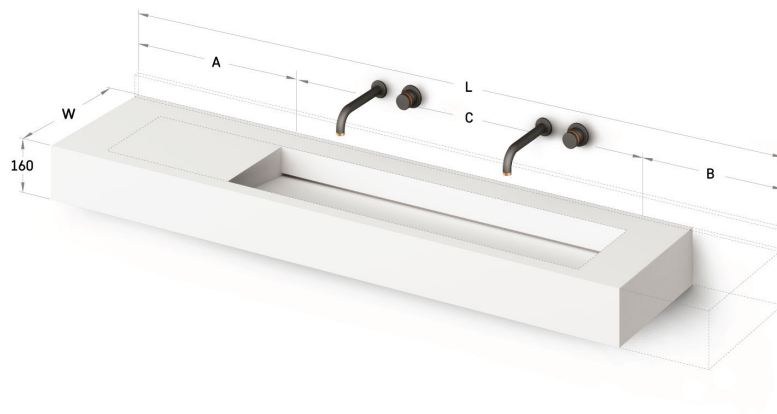

# Flow 45

## TECHNICAL INFORMATION

Size: 600 x 450 mm, h = 160 mm