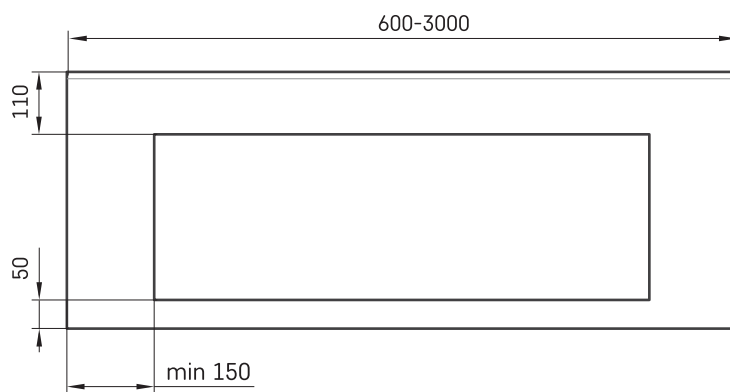

TECHNICAL DRAWINGS