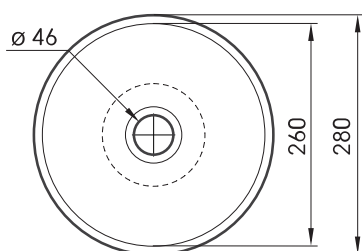

TECHNICAL DRAWINGS