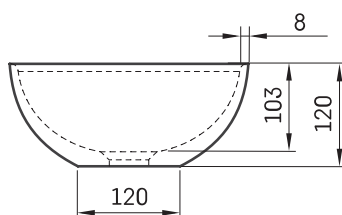

TECHNICAL DRAWINGS