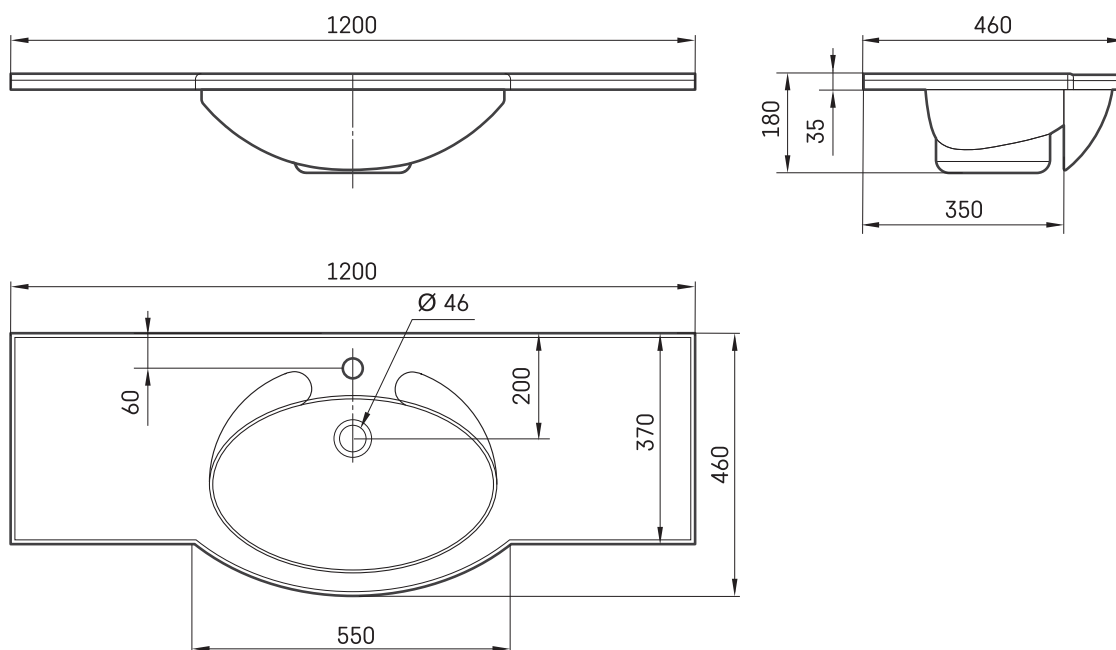

## TECHNICAL INFORMATION

Size: 1200 x 600 mm, h = 180 mm

Weight: 23 kg

## TECHNICAL DRAWINGS

View product: