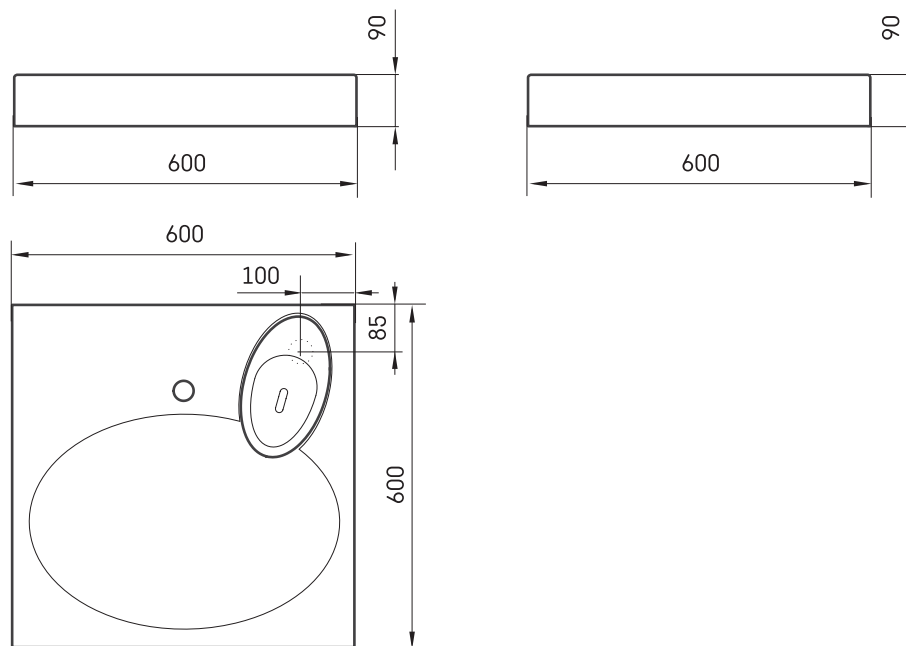

## TECHNICAL INFORMATION

Size: 600 x 600 mm, h = 90 mm

Weight: 21 kg

### Optional:

Soap tray of another colour: DEIZTCLA/01

## TECHNICAL DRAWINGS

View product: