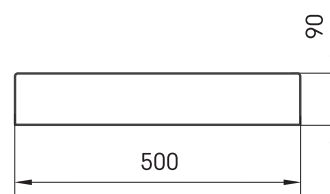

Claro Mini

TECHNICAL INFORMATION

Size: 600 x 500 mm, h = 90 mm

Weight: 18 kg

Optional:

Soap tray of another colour: DEIZTCLAMI/01

TECHNICAL DRAWINGS

View product: