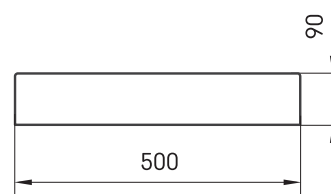

Claro Mini

TECHNICAL INFORMATION

Size: 600 x 500 mm, h = 90 mm

Weight: 18 kg

Optional:

Soap tray of another colour: DEIZTCLAMI/01

TECHNICAL DRAWINGS

View product: