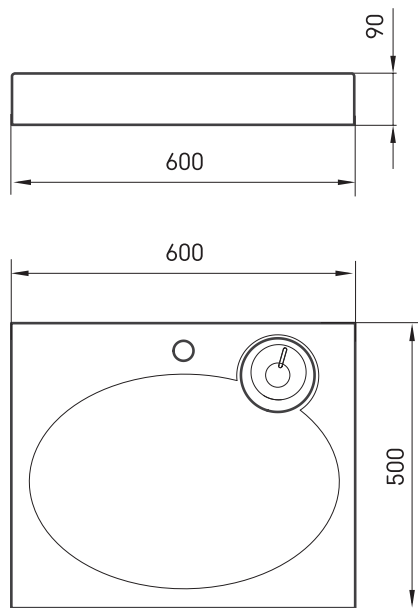

Claro Mini

TECHNICAL INFORMATION

Size: 600 x 500 mm, h = 90 mm

Weight: 18 kg

Optional:

Soap tray of another colour: DEIZTCLAMI/01

TECHNICAL DRAWINGS

View product: