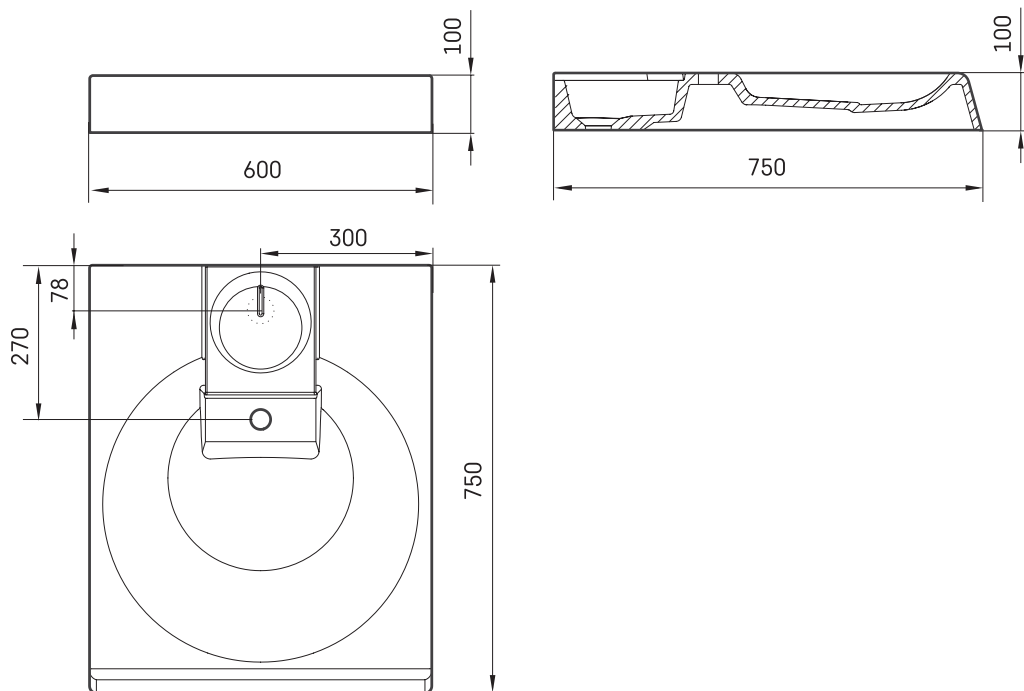

## TECHNICAL INFORMATION

Size: 600 x 750 mm, h = 100 mm

Weight: 23 kg

Optional:

Soap tray of another colour: DEIZTCLAGR/01

## TECHNICAL DRAWINGS

View product: