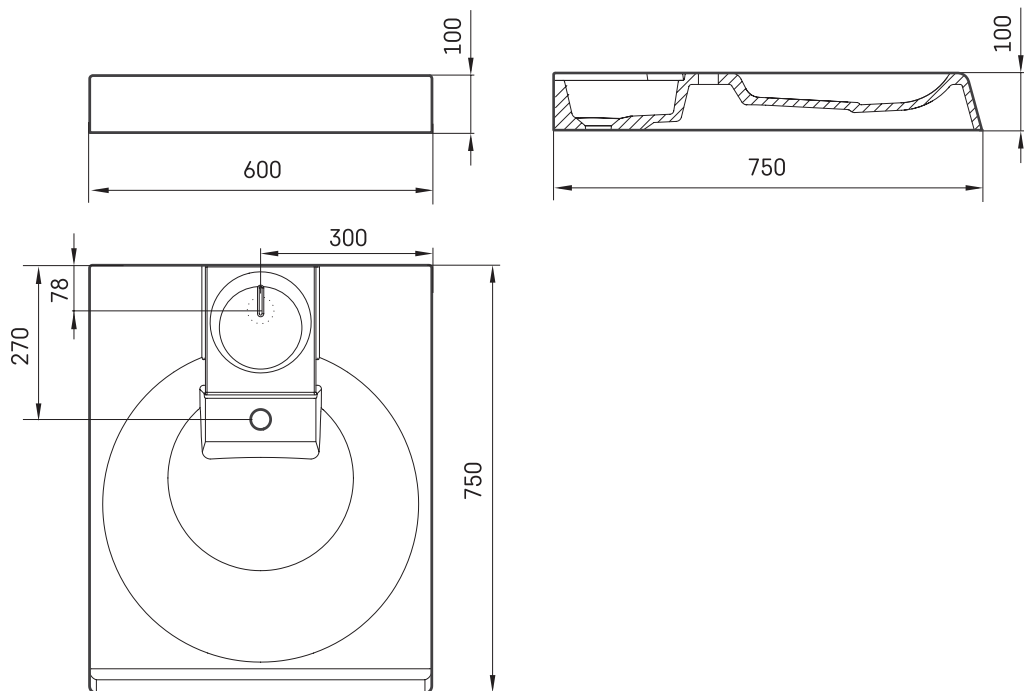

Claro Grande

TECHNICAL INFORMATION

Size: 600 x 750 mm, h = 100 mm

Weight: 23 kg

Optional:

Soap tray of another colour: DEIZTCLAGR/01

TECHNICAL DRAWINGS

View product: