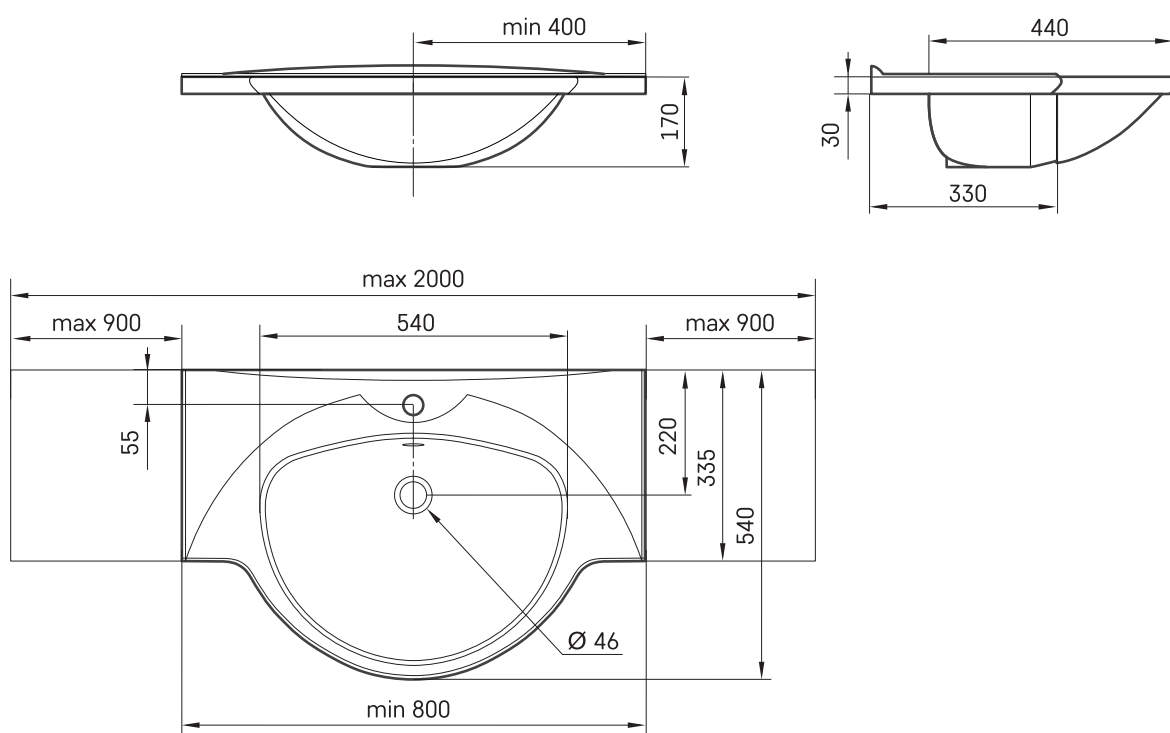

Beta 150-200

TECHNICAL INFORMATION

Size: 1501 x 540 mm, h = 170 mm

Weight: 26 kg

Optional:

Brackets, 2 pcs., white or satin colour: IZKL/xx

Brackets, 2 pcs., stainless steel: IZKL/NT

TECHNICAL DRAWINGS

View product: