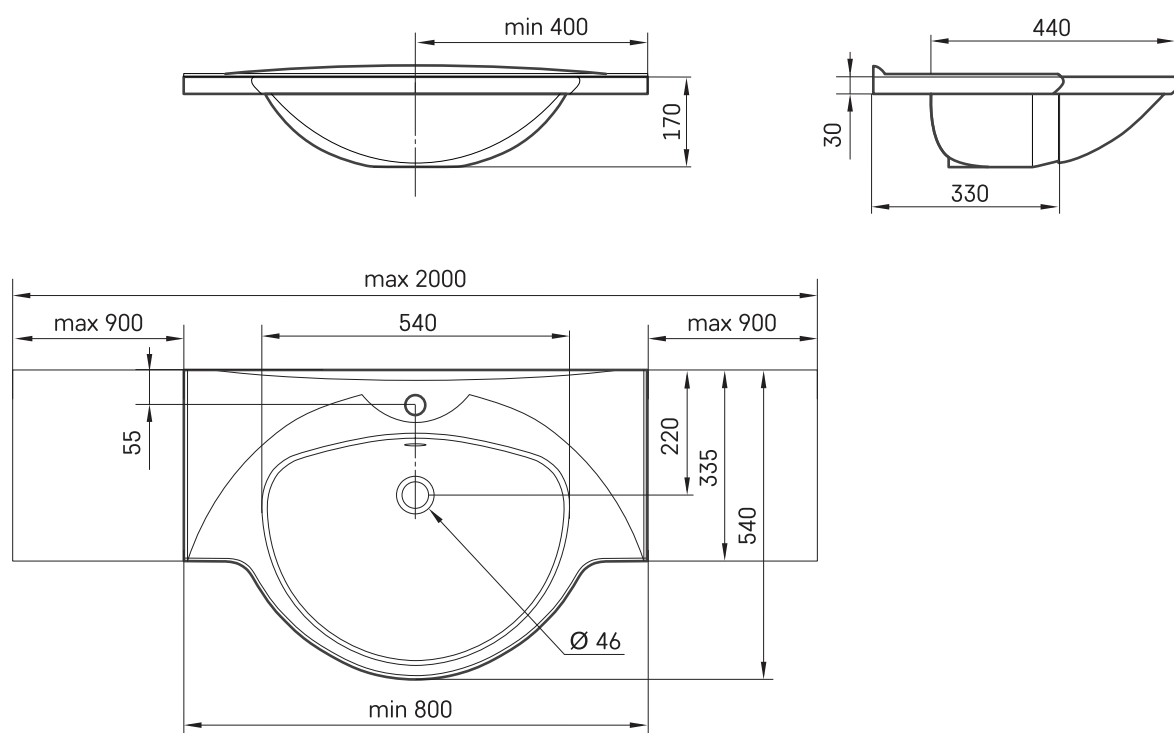

Beta 150-200

TECHNICAL INFORMATION

Size: 1501 x 540 mm, h = 170 mm

Weight: 26 kg

Optional:

Brackets, 2 pcs., white or satin colour: IZKL/xx

Brackets, 2 pcs., stainless steel: IZKL/NT

TECHNICAL DRAWINGS

View product: