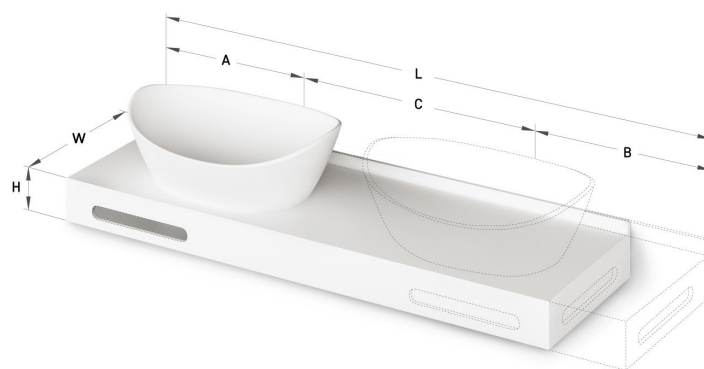

## TECHNICAL INFORMATION

Size: 630 x 355-600 mm, h = 25-150 mm