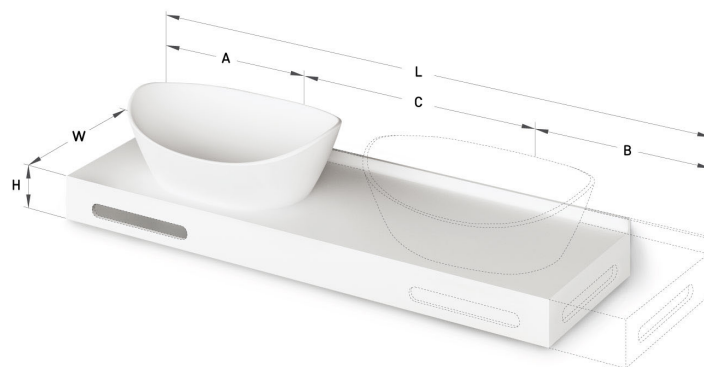

## TECHNICAL INFORMATION

Size: 630 x 355-600 mm, h = 25-150 mm