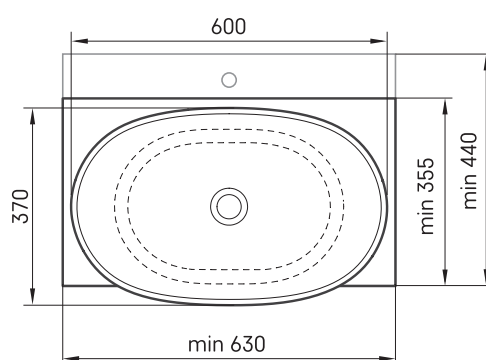

TECHNICAL DRAWINGS

Ūnijas iela 12a,
Rīga, Latvija

View product: