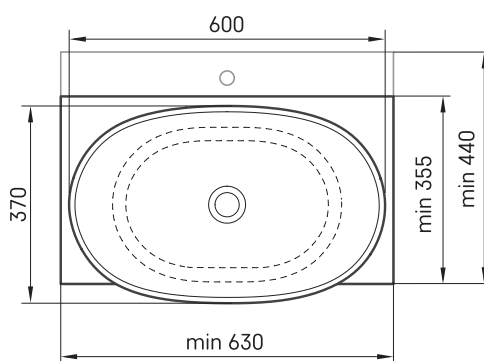

TECHNICAL DRAWINGS