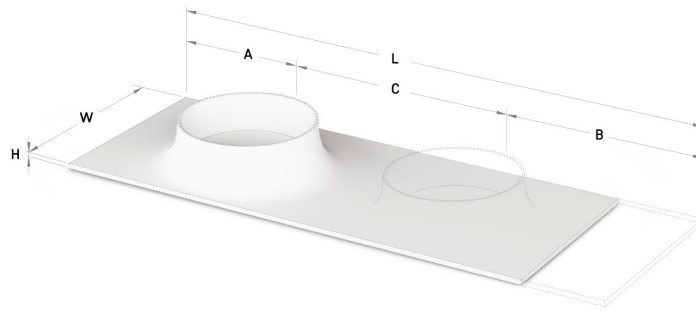

Alba On 35

TECHNICAL INFORMATION

Size: 530 x 480 mm, h = 128 mm

TECHNICAL DRAWINGS