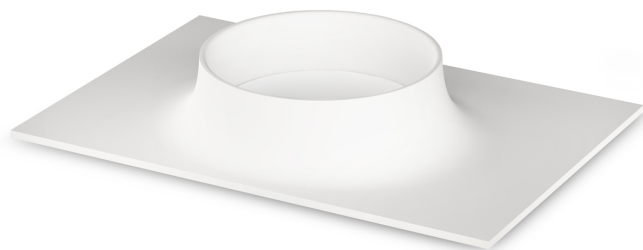

## TECHNICAL INFORMATION

Size: 530 x 480-530 mm, h = 128 mm

Weight: 13 kg