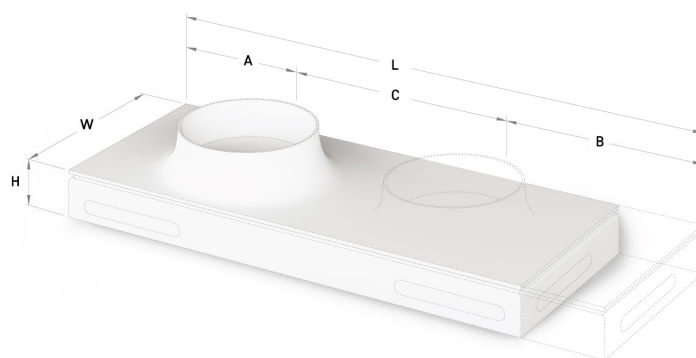

Alba 35

TECHNICAL INFORMATION

Size: 530 x 480 mm, h = 238 mm

TECHNICAL DRAWINGS