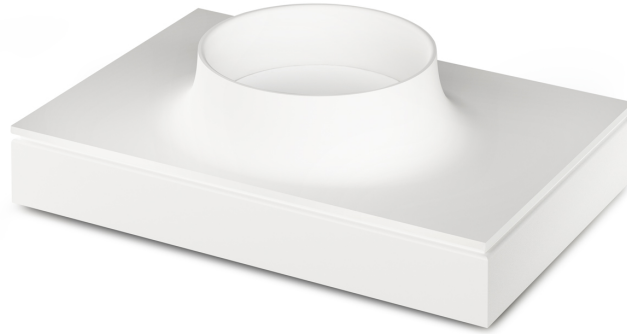

# Alba 35

## TECHNICAL INFORMATION

Size: 530 x 480-530 mm, h = 238 mm

Weight: 13 kg