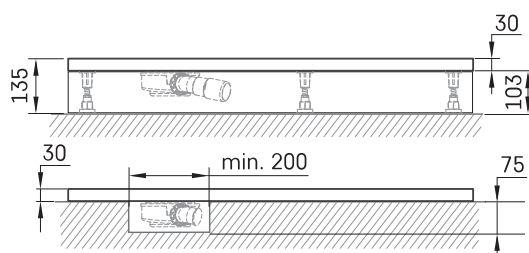

TECHNICAL DRAWINGS

Ūnijas iela 12a,
Rīga, Latvija

View product: