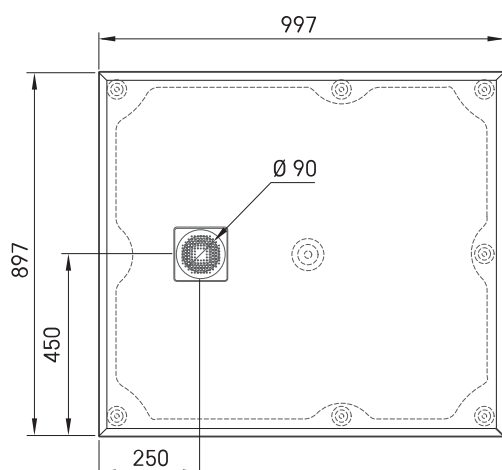

TECHNICAL DRAWINGS

Ūnijas iela 12a,
Rīga, Latvija

View product: