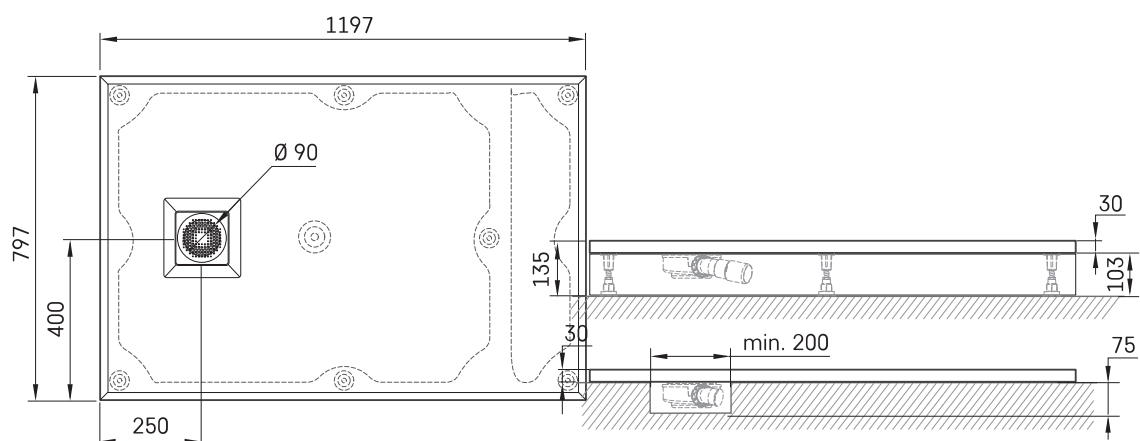

Lettera 80 × 120

TECHNICAL INFORMATION

Size: 800 x 1200 mm, h = 135 mm

Weight: 45 kg

Optional:

Shower tray Lettera 100 × 120 with drain cover:
DPLET100X120/xx

Siphon for Lettera shower tray 90 mm: HS1

Drain cover in stainless steel, satin white: DKDPLET/00

Drain cover in stainless steel, satin black: DKDPLET/01

Drain cover in stainless steel, semi-matt metal:
DKDPLET/02

TECHNICAL DRAWINGS

View product: