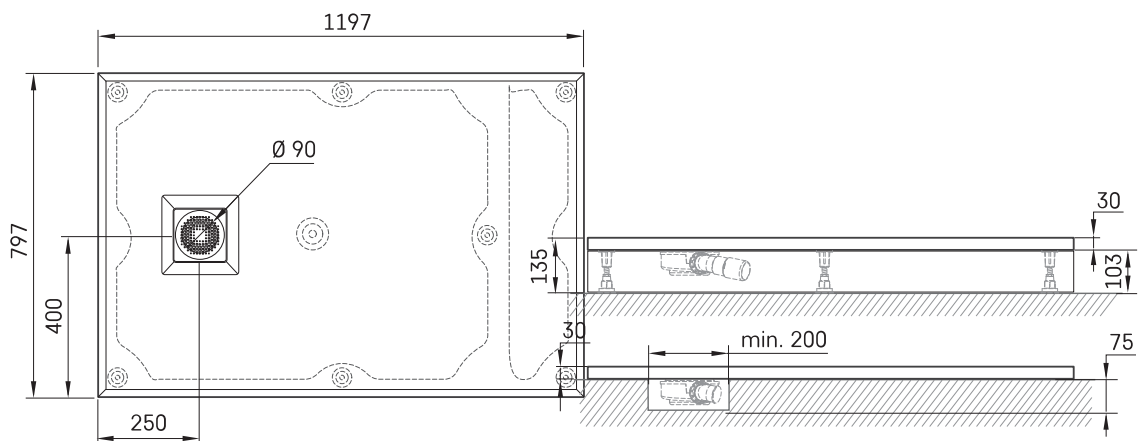

## TECHNICAL INFORMATION

Size: 800 x 1200 mm, h = 135 mm

Weight: 45 kg

### Optional:

Shower tray Lettera 100 × 120 with drain cover:  
DPLET100X120/xx

Siphon for Lettera shower tray 90 mm: HS1

Drain cover in stainless steel, satin white: DKDPLET/00

Drain cover in stainless steel, satin black: DKDPLET/01

## TECHNICAL DRAWINGS

View product: