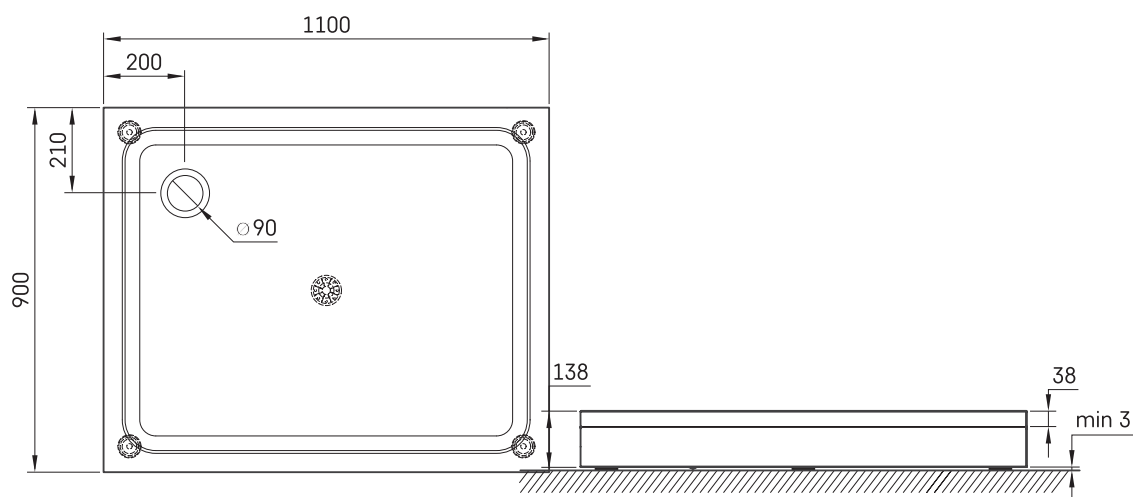

LARGO NEW

TECHNICAL INFORMATION

Size: 900 x 1100 mm, h = 135 mm

Weight: N/A

Optional:

Siphon TurboFlow, \varnothing 90 mm: 0205302

TECHNICAL DRAWINGS

View product: