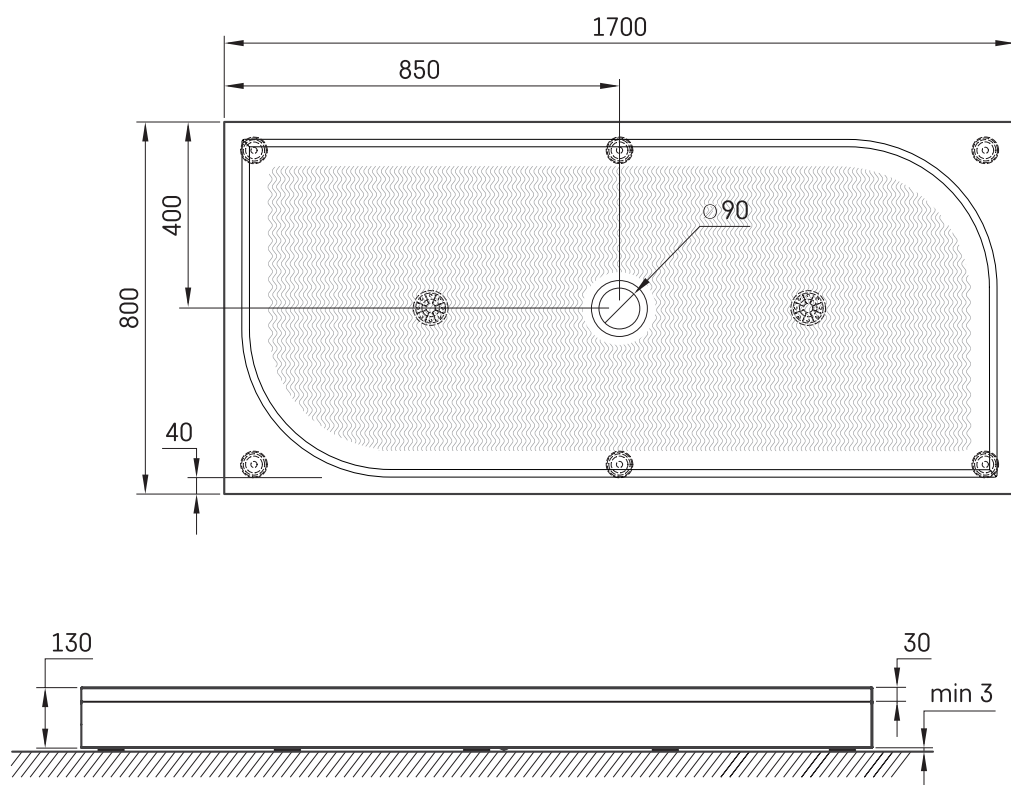

# LARGO 80x170

## TECHNICAL INFORMATION

Size: 800 x 1700 mm, h = 135 mm

Weight: 22 kg

### Optional:

Siphon TurboFlow,  $\varnothing$  90 mm: 0205302

## TECHNICAL DRAWINGS

View product: