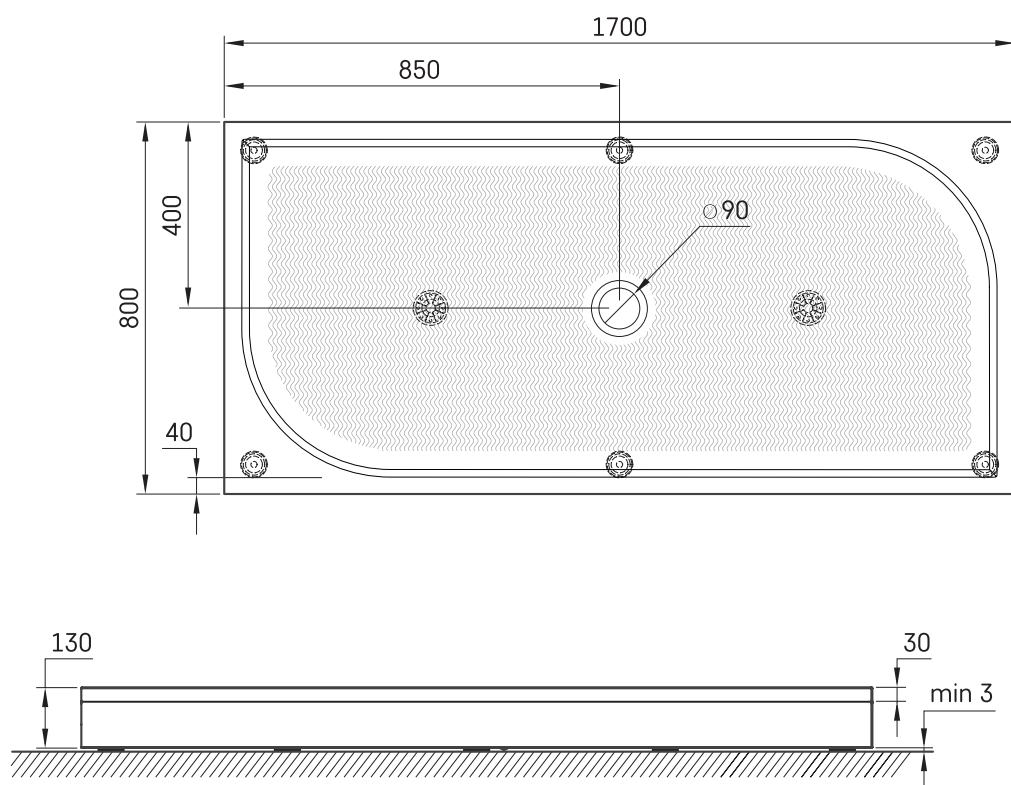

LARGO 80x170

TECHNICAL INFORMATION

Size: 800 x 1700 mm, h = 135 mm

Weight: 22 kg

Optional:

Siphon TurboFlow, \varnothing 90 mm: 0205302

TECHNICAL DRAWINGS

View product: