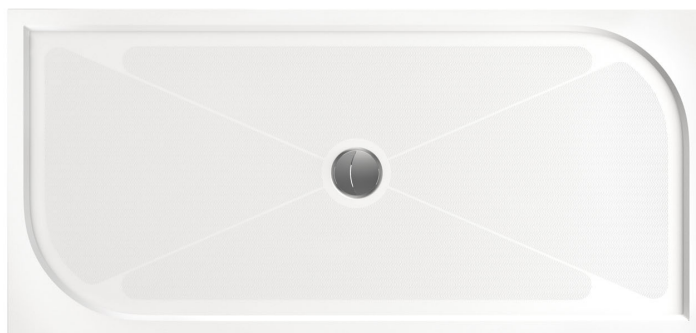

# LARGO 80x170

## TECHNICAL INFORMATION

Size: 800 x 1700 mm, h = 135 mm

Weight: 22 kg

### Optional:

Siphon TurboFlow,  $\varnothing$  90 mm: 0205302